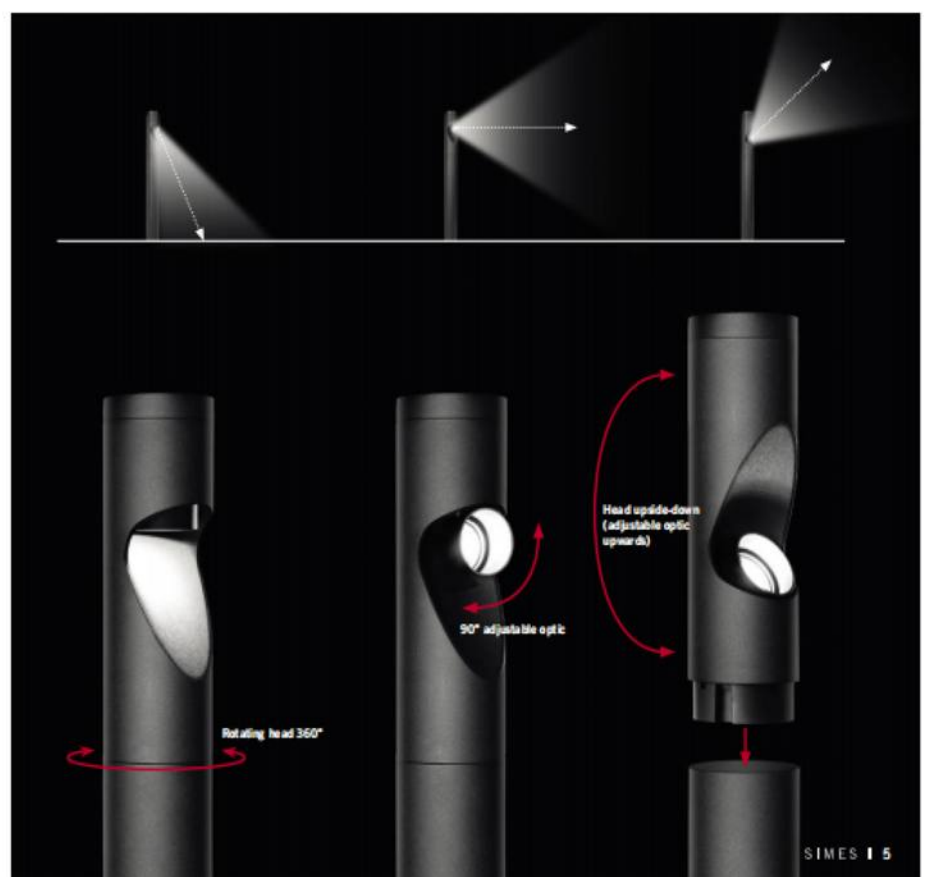

Luxera
Lighting

New Collection

Luxera
Lighting

-Efficiency:85Lm/W

-Body of aluminum

Order No.	Power(W)	Voltage(V)	CRI	Beam Angle(°)	SIZE(MM)
KDR-67400-W-1	5	100-240	90	15/25/40	Φ 50*H110
KDR-67400-W-2	2*5	100-240	90	15/25/40	Φ 50*H155

CE | RoHS | IP65 | 

-Efficiency:85Lm/W

-Body of aluminum

Order No.	Power(W)	Voltage(V)	CRI	Beam Angle(°)	SIZE(MM)
KDR-67400-W-1	5	100-240	90	15/25/40	Φ 50*H110
KDR-67400-W-2	2*5	100-240	90	15/25/40	Φ 50*H155

IP
65

Finish
■
AJ

| CE | RoHS | IP65 |  |

-Efficiency:85Lm/W

-Body of aluminum

Order No.	Power(W)	Voltage(V)	CRI	Beam Angle(°)	SIZE(MM)
KDR-67400-W-1	5	100-240	90	15/25/40	Φ 50*H110
KDR-67400-W-2	2*5	100-240	90	15/25/40	Φ 50*H155

-Body of aluminum

Order No.	Power(W)	Voltage(V)	CRI	Beam Angle(°)	SIZE(MM)
KDR-67300-WA	1*5	100-240	90	15/25/40	450 * 400

CE | RoHS | IP65 | 

-Efficiency:85Lm/W

-Body of aluminum

Order No.	Power(W)	Voltage(V)	CRI	Beam Angle(°)	SIZE(MM)
KDR-67300GA-H600	5W	100-240	90	15/25/40	φ 40*600
KDR-67300GA-H900	2*5W	100-240	90	15/25/40	φ 40*900
KDR-67300GA-H1500	3*5W	100-240	90	15/25/40	φ 40*1500