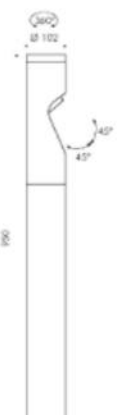

Luxera
Lighting

New Collection

Luxera
Lighting

-Efficiency:85Lm/W

-Body of aluminum

Order No.	Power(W)	Voltage(V)	CRI	Beam Angle(°)	SIZE(MM)
KDR-67400-W-1	5	100-240	90	15/25/40	Φ 50*H110
KDR-67400-W-2	2*5	100-240	90	15/25/40	Φ 50*H155

CE | RoHS | IP65 | 

-Efficiency:85Lm/W

-Body of aluminum

Order No.	Power(W)	Voltage(V)	CRI	Beam Angle(°)	SIZE(MM)
KDR-67400-W-1	5	100-240	90	15/25/40	Φ 50*H110
KDR-67400-W-2	2*5	100-240	90	15/25/40	Φ 50*H155

IP
65

Finish
■
AJ

| CE | RoHS | IP65 |  |

-Efficiency:85Lm/W

-Body of aluminum

Order No.	Power(W)	Voltage(V)	CRI	Beam Angle(°)	SIZE(MM)
KDR-67400-W-1	5	100-240	90	15/25/40	Φ 50*H110
KDR-67400-W-2	2*5	100-240	90	15/25/40	Φ 50*H155

-Body of aluminum

Order No.	Power(W)	Voltage(V)	CRI	Beam Angle(°)	SIZE(MM)
KDR-67300-WA	1*5	100-240	90	15/25/40	450 * 400

CE | RoHS | IP65 | 

-Efficiency:85Lm/W

-Body of aluminum

Order No.	Power(W)	Voltage(V)	CRI	Beam Angle(°)	SIZE(MM)
KDR-67300GA-H600	5W	100-240	90	15/25/40	φ 40*600
KDR-67300GA-H900	2*5W	100-240	90	15/25/40	φ 40*900
KDR-67300GA-H1500	3*5W	100-240	90	15/25/40	φ 40*1500