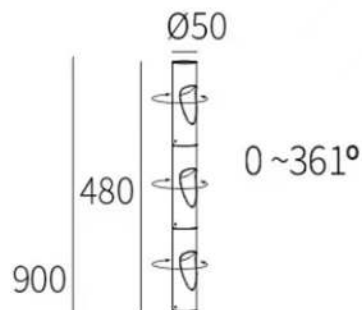

BAMBOO L M

1800

$\text{Ø}100$

$\text{Ø}100$

$\text{Ø}100$

302

302

302