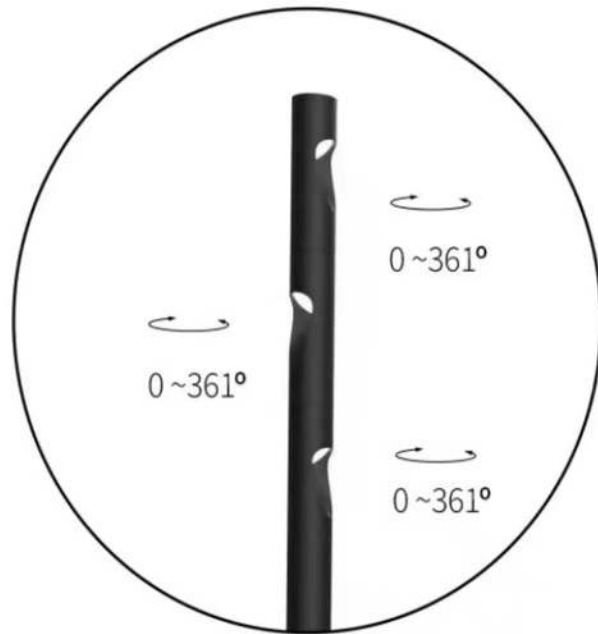

Luxera
Lighting

New Collection

Luxera
Lighting

-Efficiency:85Lm/W

-Body of aluminum

Order No.	Power(W)	Voltage(V)	CRI	Beam Angle(°)	SIZE(MM)
KDR-67400-W-1	5	100-240	90	15/25/40	Φ 50*H110
KDR-67400-W-2	2*5	100-240	90	15/25/40	Φ 50*H155

CE | RoHS | IP65 | 

-Efficiency:85Lm/W

-Body of aluminum

Order No.	Power(W)	Voltage(V)	CRI	Beam Angle(°)	SIZE(MM)
KDR-67400-W-1	5	100-240	90	15/25/40	Φ 50*H110
KDR-67400-W-2	2*5	100-240	90	15/25/40	Φ 50*H155

IP
65

Finish
■
AJ

| CE | RoHS | IP65 |  |

-Efficiency:85Lm/W

-Body of aluminum

Order No.	Power(W)	Voltage(V)	CRI	Beam Angle(°)	SIZE(MM)
KDR-67400-W-1	5	100-240	90	15/25/40	Φ 50*H110
KDR-67400-W-2	2*5	100-240	90	15/25/40	Φ 50*H155

-Body of aluminum

Order No.	Power(W)	Voltage(V)	CRI	Beam Angle(°)	SIZE(MM)
KDR-67300-WA	1*5	100-240	90	15/25/40	450 * 400

CE | RoHS | IP65 | 

-Efficiency:85Lm/W

-Body of aluminum

Order No.	Power(W)	Voltage(V)	CRI	Beam Angle(°)	SIZE(MM)
KDR-67300GA-H600	5W	100-240	90	15/25/40	φ 40*600
KDR-67300GA-H900	2*5W	100-240	90	15/25/40	φ 40*900
KDR-67300GA-H1500	3*5W	100-240	90	15/25/40	φ 40*1500