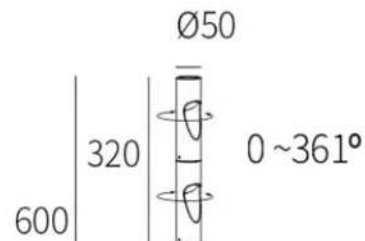

BAMBOO L S

1800

$\text{Ø}100$

$\text{Ø}100$

$\text{Ø}100$

302

302

302