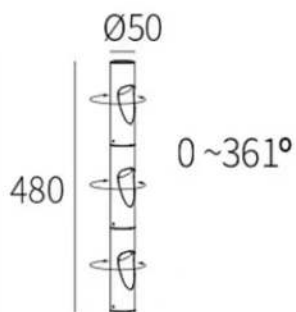

BAMBOO L L

1800

$\text{Ø}100$

$\text{Ø}100$

$\text{Ø}100$

302

302

302