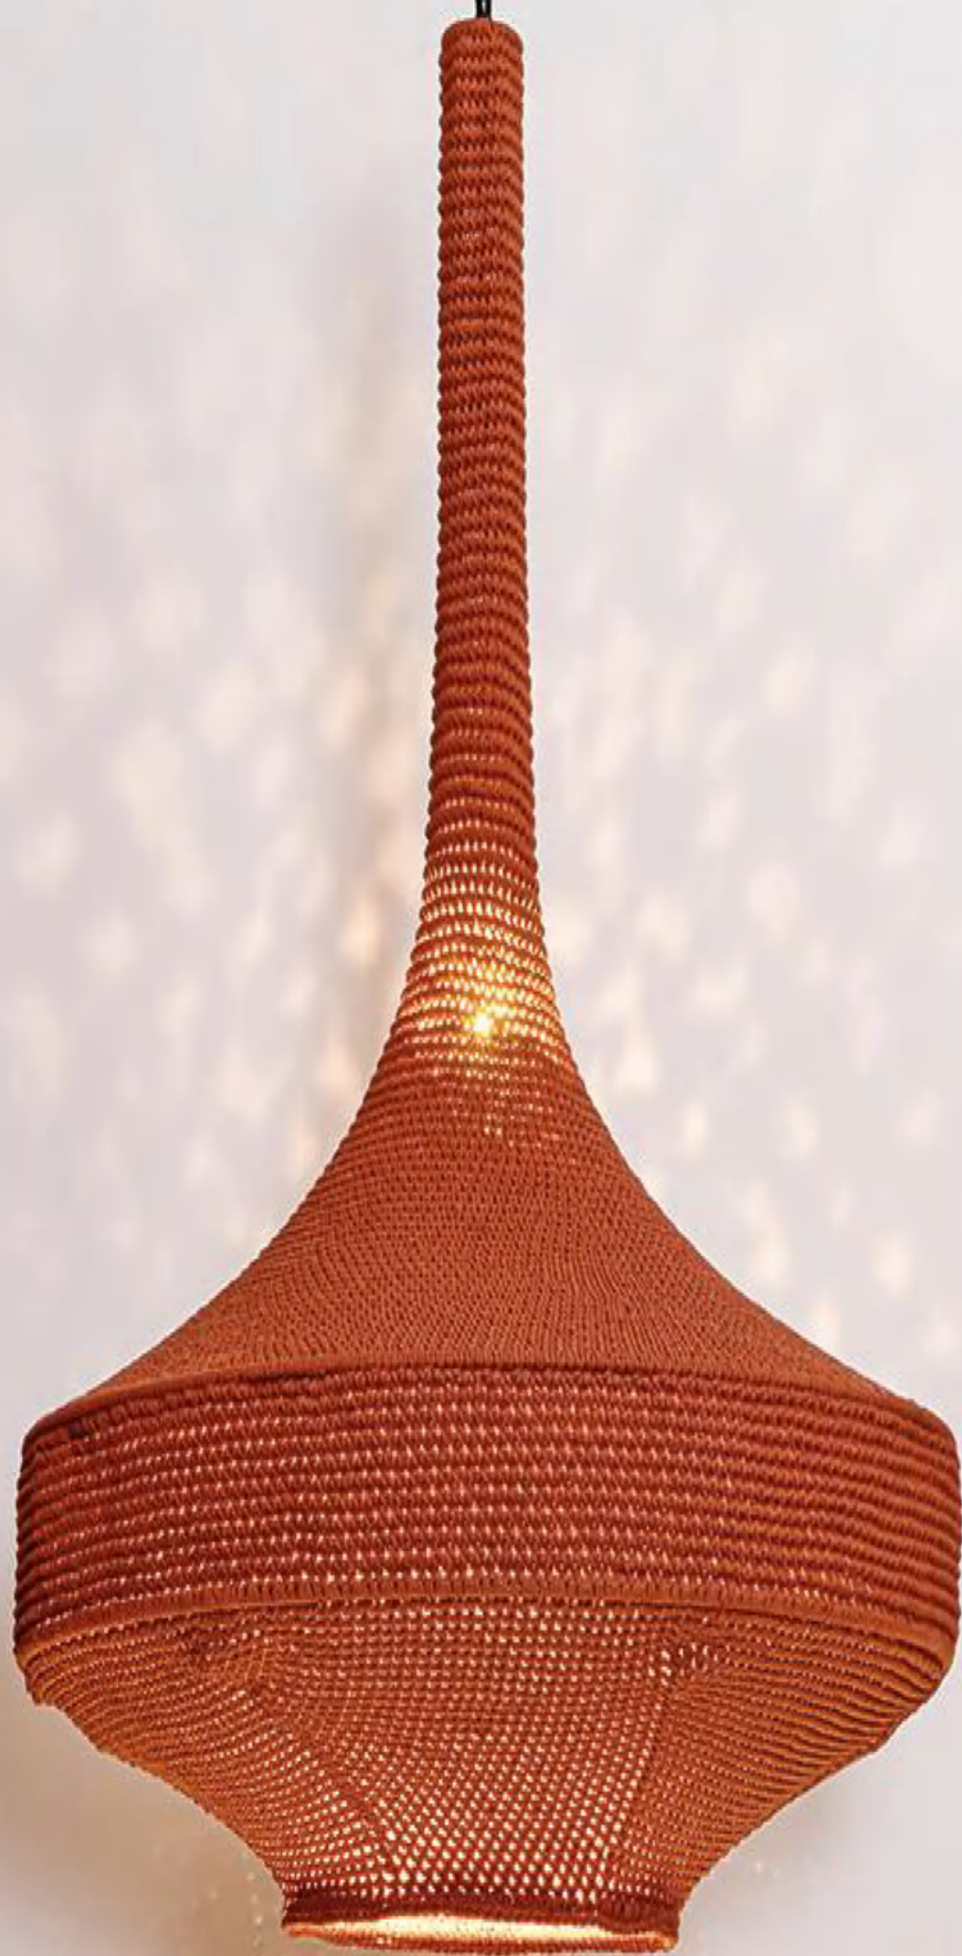

Model: LPL900

Size: D695mm*H910mm

Light source base type: E27

Material: Metal + Yarn

Color: Custom

Ingress Protection (IP) rating: IP20

Process: Handmade Weaving