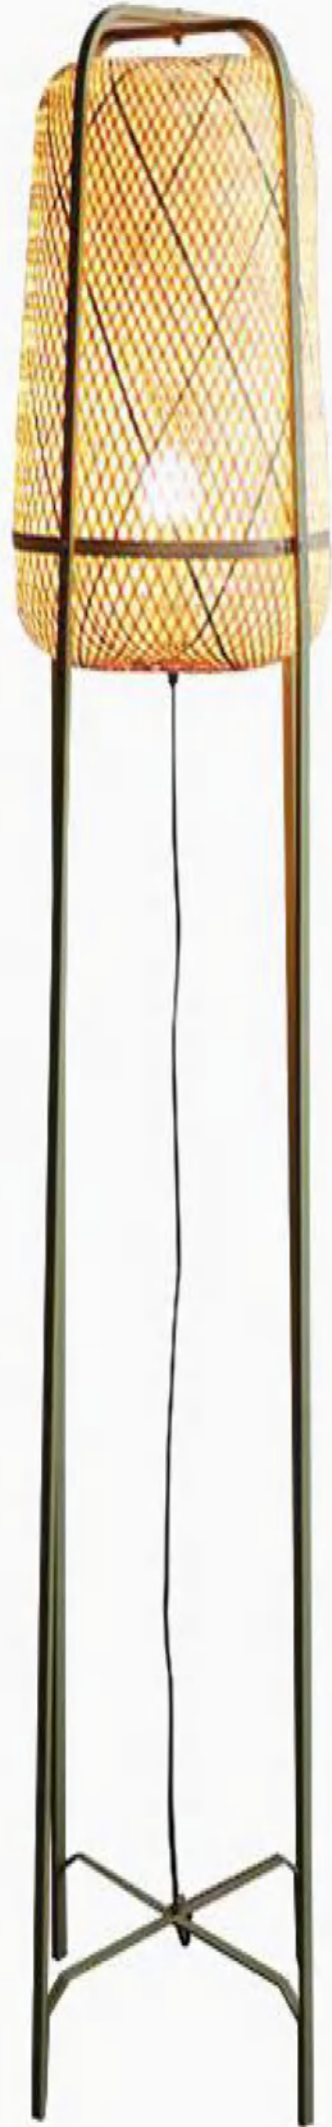

Model: LPL701 L

Size: D350mm*H1500mm

Light source base type: E27

Material: Bamboo

Color: Original

Ingress Protection (IP) rating: IP20

Process: Handmade Weaving