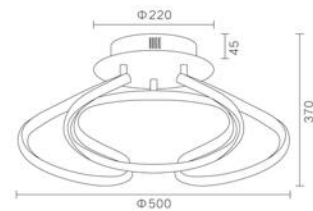

MX1839A-3A
Stainless steel + PC
65W