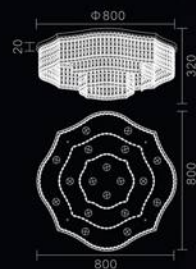

MX6066A-6A
Stainless steel+Crystal
30W

MX6066A-8A
Stainless steel+Crystal
45W

Luxera
Lighting

Zeus Series

Zeus Series

MD6068A-6A
LED:3014#37W
Size:φ600*H1800

MD6068A-8A
LED:3014#52W
Size:φ800*H1800

MD6068A-10A
LED:3014#67W
Size:φ1000*H1800