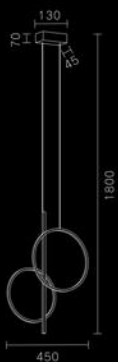

MD1844B-14A
Stainless steel + PC
33W

MD1844C-16A
Stainless steel + PC
47W

MD1844D-16A
Stainless steel + PC
63W

1845

MD1845A-2A
Stainless steel + PC
21W

MD1845B-2A
Stainless steel + PC
22W

MD1845C-2A
Stainless steel + PC
23W