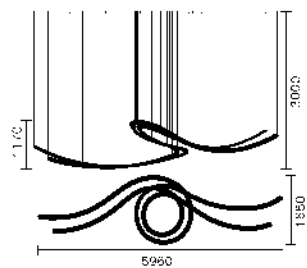

MD6081B-35A
Stainless steel+Crystal
700W

MD6081B-20A
Stainless steel+Crystal
400W

MD6081B-33A
Stainless steel+Crystal
600W

MD6081B-50A
Stainless steel+Crystal
1000W

MD6050B-2A

LED:3014#95W

Size:L1350*W400*H1800