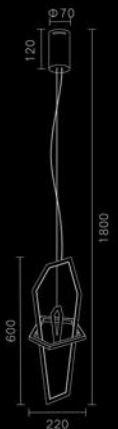

MD1844B-14A
Stainless steel + PC
33W

MD1844C-16A
Stainless steel + PC
47W

MD1844D-16A
Stainless steel + PC
63W

1845

MD1845A-2A
Stainless steel + PC
21W

MD1845B-2A
Stainless steel + PC
22W

MD1845C-2A
Stainless steel + PC
23W