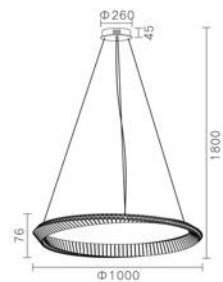

MD6060A-10A
Stainless steel+Crystal
68W