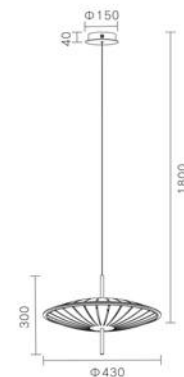

MD1926A-1C
Stainless steel + Acrylic
16W