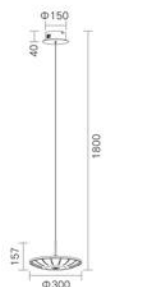

MD1932A-3A
Stainless steel+Acrylic
12W