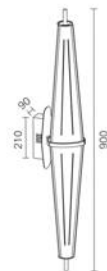

MB1931A-1A
Stainless steel+Acrylic
7W