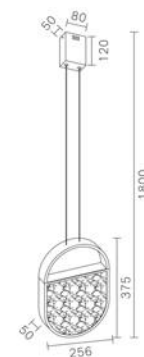

1851

PC OPTION

SPANISH
ALABASTER
OPTION

MD1851A-2A
Stainless steel + Spanish
alabaster /PC
12W

MD1851A-2B
Stainless steel + Spanish
alabaster /PC
12W

MD1851B-2A
Stainless steel + Spanish
alabaster /PC
28W

MD1851B-2B
Stainless steel + Spanish
alabaster /PC
12W