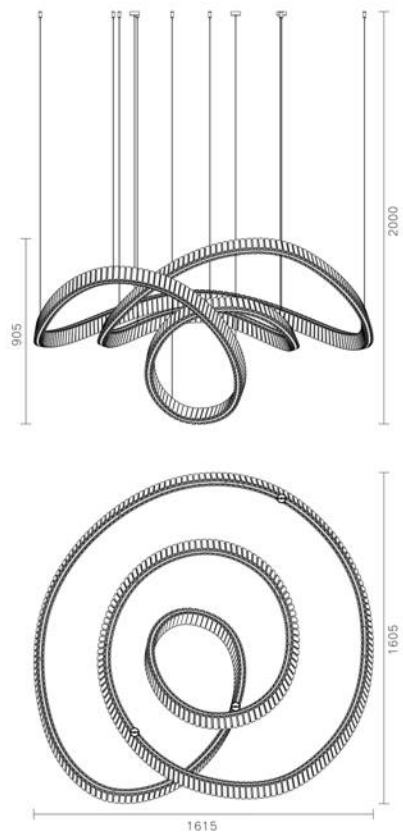

MD6064A-2A
Stainless steel+Crystal
86W

Melody Series

MD6064A-2C
Stainless steel+Crystal
154W

MD6064A-2B
Stainless steel+Crystal
160W

MD6064A-2BA
Stainless steel+Crystal
160W

6083

MD6083A-16A
Stainless steel+Crystal
250W