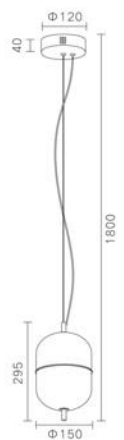

MD1623A-1C
Stainless steel + Spanish
alabaster
10W