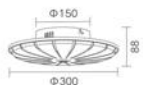

MX1932A-3A
Stainless steel+Acrylic
11W