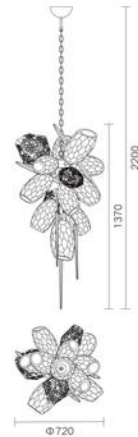

MD1629A-15A
Stainless steel+Acrylic
G9 45W