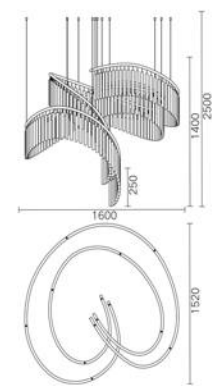

MD1632A-16A
Stainless steel+Crystal
109W