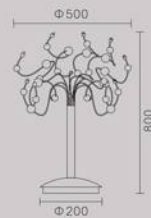

MD1851B-2C
Stainless steel + Spanish
alabaster /PC
28W

0236

MX0236A-14A
Stainless steel
14*2W

MD0236A-44A
Stainless steel
44*2W

MD0236A-22A
Stainless steel
44W

MX0236A-44A
Stainless steel
44*2W

| 0236

MT0236A-8A
Stainless steel
8*2W