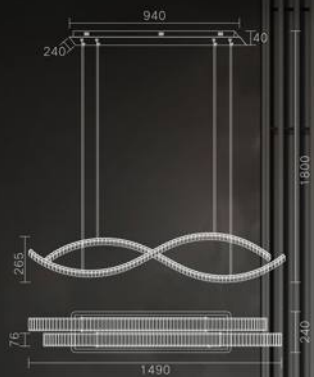

Source Series

MD6062B-2A
Stainless steel+Crystal
38W