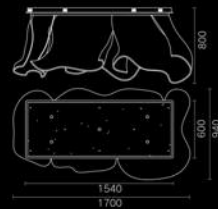

MX9011B-17A
Stainless steel+crystal
LED:3014#40W+COB#5W