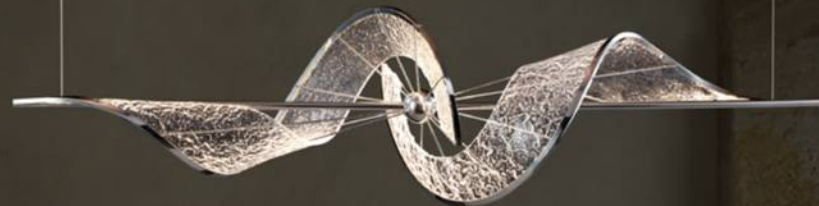

MD1934A-7A
Stainless steel+Acrylic
48W

MD1934A-10A
Stainless steel+Acrylic
65W

1935

MD1935B-12A
Stainless steel+Acrylic
72W

9006

Luxera
Lighting

Neo -Art Deco + Installation Art
The Birth Of Our New Concept Of Art