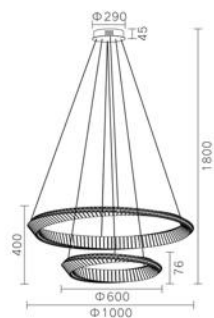

MD6080B-5A
Stainless steel++Crystal
110W

MD6060A-2B
Stainless steel+Crystal
110W