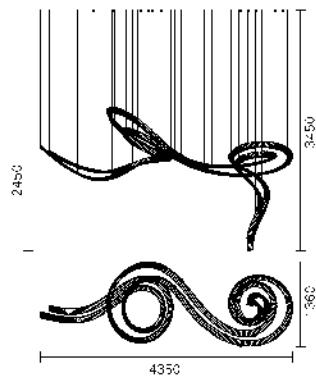

MD6081B-45A
Stainless steel+Crystal
555W