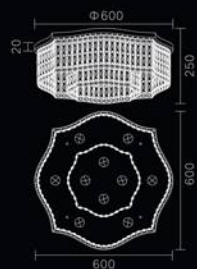

MX6066A-6A
Stainless steel+Crystal
30W

MX6066A-8A
Stainless steel+Crystal
45W

Luxera
Lighting

Zeus Series

Zeus Series

MD6068A-6A
LED:3014#37W
Size:φ600*H1800

MD6068A-8A
LED:3014#52W
Size:φ800*H1800

MD6068A-10A
LED:3014#67W
Size:φ1000*H1800