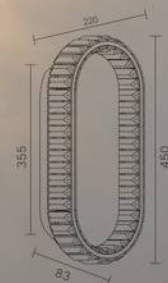

MB6075B-5A
Stainless steel+Crystal
25W