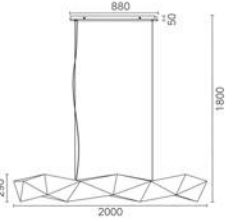

MD1933B-20B
Stainless steel+Acrylic
75W