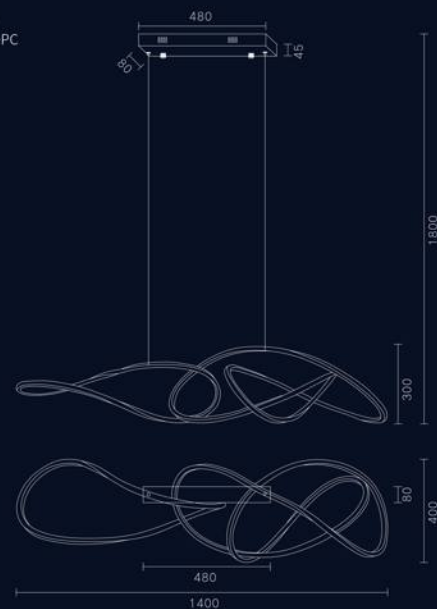

MD1629B-21A
Stainless steel+Acrylic
G9 72W

MD1629B-27A
Stainless steel+Acrylic
G9 96W

MD1629A-15A
Stainless steel+Acrylic
G9 45W

MB1629B-2A
Stainless steel+Acrylic
G9 6W

1838

Art of curve

MD1838B-15A
Stainless steel+PC
53W