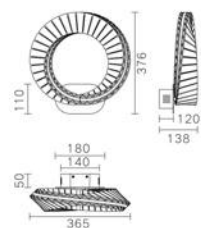

MB6080B-1A
Stainless steel++Crystal
22W