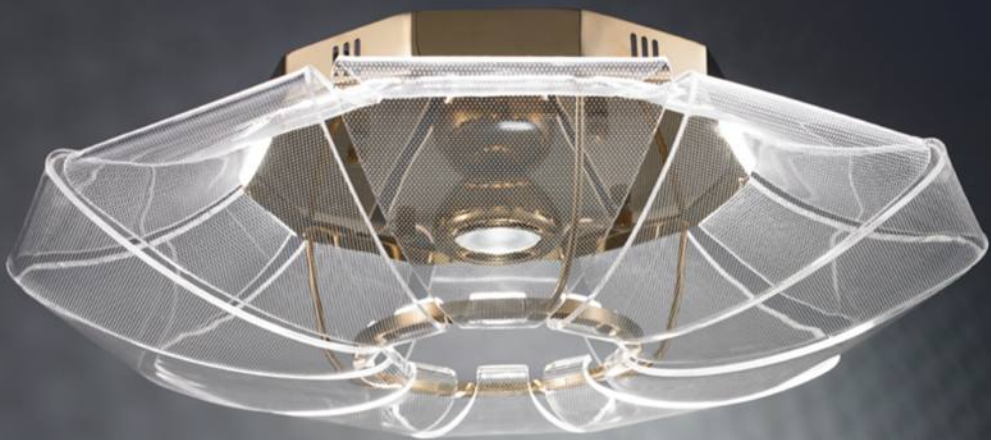

MB1933B-9B
Stainless steel+Acrylic
32W

STARRY
SPACE FRISBEE

1901

Luxera
Lighting

1901

1901

1901

1615