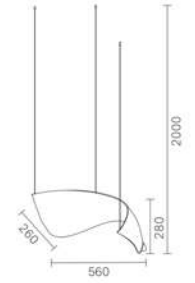

MD1926A-1C
Stainless steel + Acrylic
16W

| 1928

Luxera
Lighting

MD1928B-9A
Aluminum + Acrylic
95W

MD1928B-1A
Aluminum + Acrylic
8W

MD1928B-1B
Aluminum + Acrylic
12W

MD1928B-1C
Aluminum + Acrylic
14W

| 1918