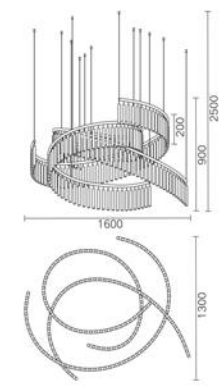

MD1631A-16A
Stainless steel+Crystal
92W