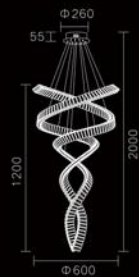

MD6064A-2A
Stainless steel+Crystal
86W