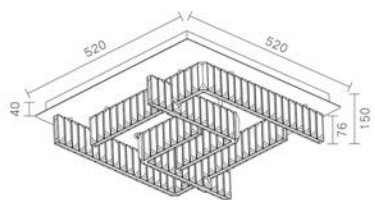

6074

MX6074B-5A
Stainless steel+Crystal
60W