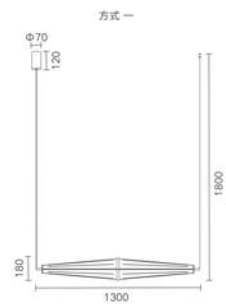

MD1931B-1C
Stainless steel+Acrylic
15W