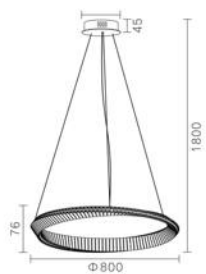

MD6060A-8A
Stainless steel+Crystal
55W