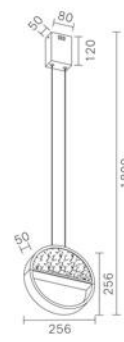

MD6008A-12A
3014#91W
Ø1220*H2500

1917

1916

1916

1916

MD1916A-1A
2835#15W
L330*W70*H1800

MD1916A-3A
2835#45W
L330*W290*H2000

MD1916B-5A
2835#75W
L1000*W180*H1800

1851

PC OPTION

SPANISH
ALABASTER
OPTION

MD1851A-2A
Stainless steel + Spanish
alabaster /PC
12W

MD1851A-2B
Stainless steel + Spanish
alabaster /PC
12W

MD1851B-2A
Stainless steel + Spanish
alabaster /PC
28W

MD1851B-2B
Stainless steel + Spanish
alabaster /PC
12W