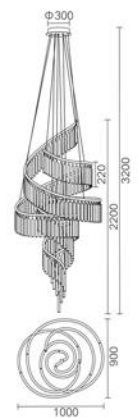

MD1630A-10A
Stainless steel+Crystal
93W