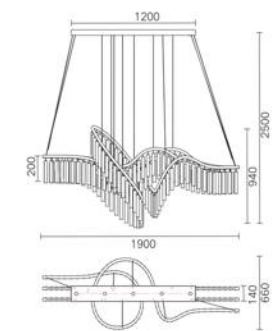

MD1633B-19A
Stainless steel+Crystal
94W