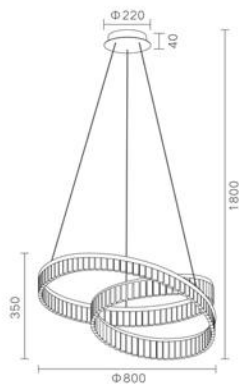

MD1625A-8A
Stainless steel + Glass
52W