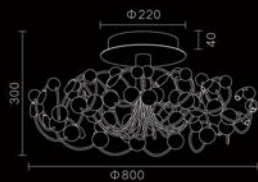

MD1851B-2C
Stainless steel + Spanish
alabaster /PC
28W

0236

MX0236A-14A
Stainless steel
14*2W

MD0236A-44A
Stainless steel
44*2W

MD0236A-22A
Stainless steel
44W

MX0236A-44A
Stainless steel
44*2W

| 0236

MT0236A-8A
Stainless steel
8*2W