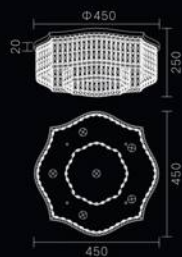

MX6066A-6A
Stainless steel+Crystal
30W

MX6066A-8A
Stainless steel+Crystal
45W

Luxera
Lighting

Zeus Series

Zeus Series

MD6068A-6A
LED:3014#37W
Size:φ600*H1800

MD6068A-8A
LED:3014#52W
Size:φ800*H1800

MD6068A-10A
LED:3014#67W
Size:φ1000*H1800