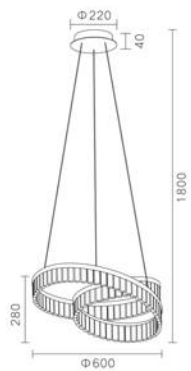

MD1625A-6A
Stainless steel + Glass
36W