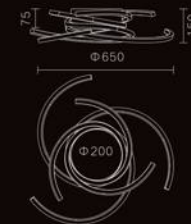

MD1839A-6A
Stainless steel + PC
65W

MD1839A-3A
Stainless steel + PC
45W

MX1839A-3A
Stainless steel + PC
65W

| 1840

1841 |

| 1842

MX1840A-4A
Stainless steel + PC
34W

MX1841A-6A
Stainless steel + PC
54W