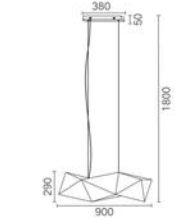

MD1933B-9B
Stainless steel+Acrylic
27W