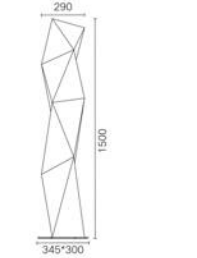

ML1933B-15A
Stainless steel+Acrylic
50W