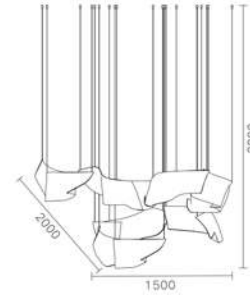

MD1926A-1C
Stainless steel + Acrylic
16W

| 1928

Luxera
Lighting

MD1928B-9A
Aluminum + Acrylic
95W

MD1928B-1A
Aluminum + Acrylic
8W

MD1928B-1B
Aluminum + Acrylic
12W

MD1928B-1C
Aluminum + Acrylic
14W

| 1918