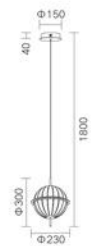

MD1924A-1A
Stainless steel + Acrylic
12W