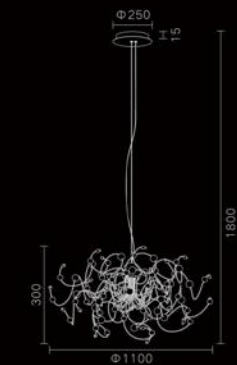

MD1851B-2C
Stainless steel + Spanish
alabaster /PC
28W

0236

MX0236A-14A
Stainless steel
14*2W

MD0236A-44A
Stainless steel
44*2W

MD0236A-22A
Stainless steel
44W

MX0236A-44A
Stainless steel
44*2W

| 0236

MT0236A-8A
Stainless steel
8*2W