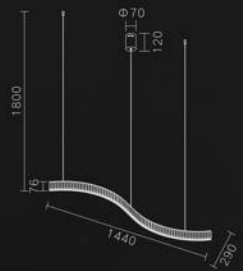

Source
Series

Source Series

MD6062B-2A
Stainless steel+Crystal
38W

MD6062B-2B
Stainless steel+Crystal
30W

MD6013C-1A
Stainless steel+Crystal
18W

MD6013C-1B
Stainless steel+Crystal
18W

MD6013C-1C
Stainless steel+Crystal
18W