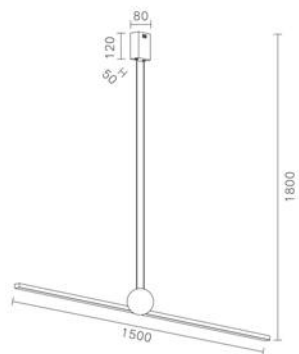

MD1849B-15A
Stainless steel + PC
18W