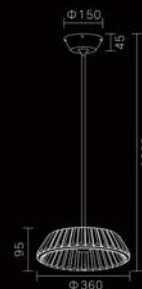

MD6067A-3A
Stainless steel+Crystal
22W