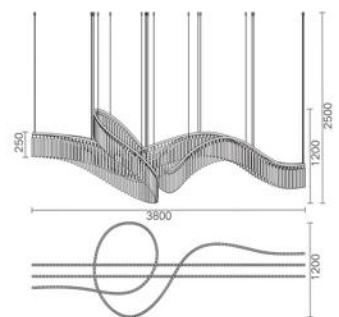

MD1633B-38A
Stainless steel+Crystal
105W