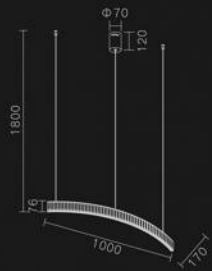

Source
Series

Source Series

MD6062B-2A
Stainless steel+Crystal
38W

MD6062B-2B
Stainless steel+Crystal
30W

MD6013C-1A
Stainless steel+Crystal
18W

MD6013C-1B
Stainless steel+Crystal
18W

MD6013C-1C
Stainless steel+Crystal
18W