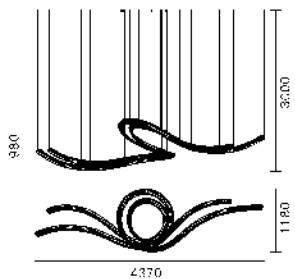

MD6081B-15A
Stainless steel+Crystal
300W