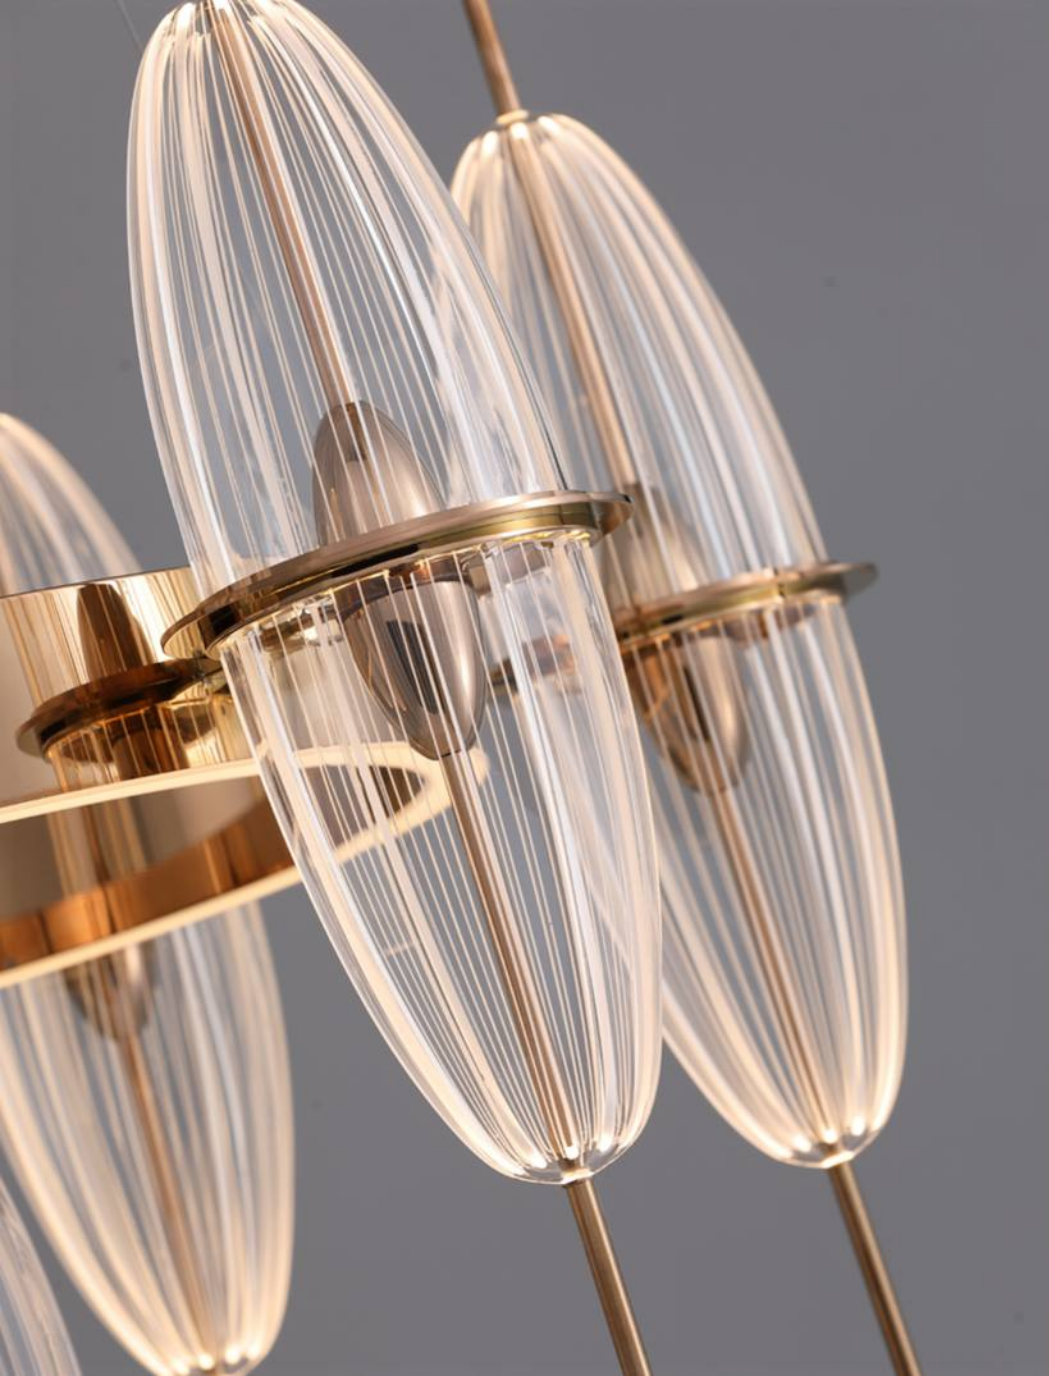

MD1924B-3B
Stainless steel + Acrylic
28W

MD1924B-4C
Stainless steel + Acrylic
40W

MD1924B-5C
Stainless steel + Acrylic
52W

| 1925

Luxera
Lighting

Luxera
Lighting

Luxera
Lighting

Luxera
Lighting