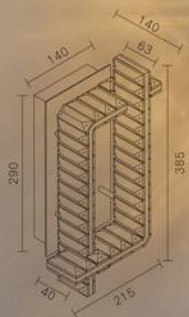

MB6074B-4A
Stainless steel+Crystal
22W