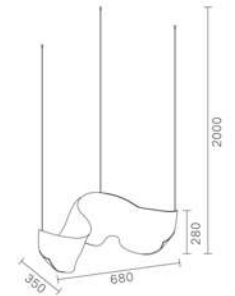

MD1926A-1C
Stainless steel + Acrylic
16W

| 1928

Luxera
Lighting

MD1928B-9A
Aluminum + Acrylic
95W

MD1928B-1A
Aluminum + Acrylic
8W

MD1928B-1B
Aluminum + Acrylic
12W

MD1928B-1C
Aluminum + Acrylic
14W

| 1918