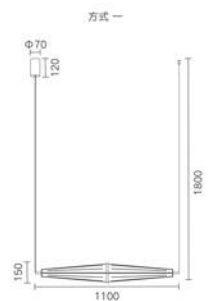

MD1931B-1B
Stainless steel+Acrylic
12W