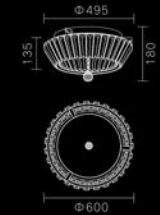

Dancer
Series

Dancer
Series

MB6067A-3A
Stainless steel+Crystal
11W

MX6067A-3A
Stainless steel+Crystal
22W

MX6067A-6A
Stainless steel+Crystal
40W

Source

Series

Luxera
Lighting