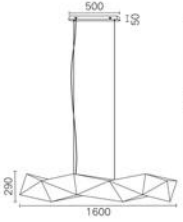

MD1933B-16B
Stainless steel+Acrylic
65W