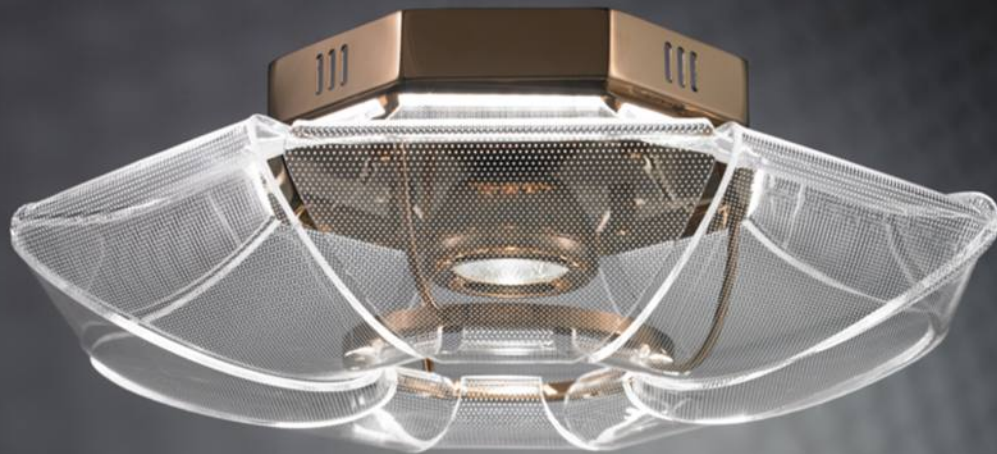

MB1933B-9B
Stainless steel+Acrylic
32W

STARRY
SPACE FRISBEE

1901

Luxera
Lighting

1901

1901

1901

1615