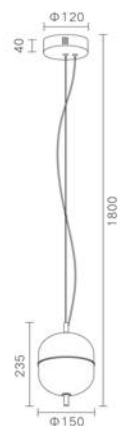

MD1623A-1B
Stainless steel + Spanish
alabaster
8W