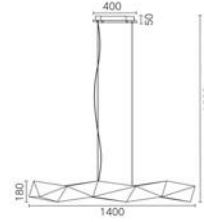

I 9009

MD9009A-10B
Stainless steel+Acrylic
145W

Luxera
Lighting

MD9009A-7B
Stainless steel+Acrylic
108W

| 1933

Luxera
Lighting

Luxera
Lighting

MD1933B-14A
Stainless steel+Acrylic
50W