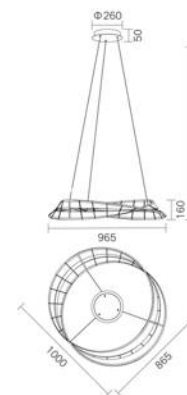

MD1934A-10A
Stainless steel+Acrylic
65W