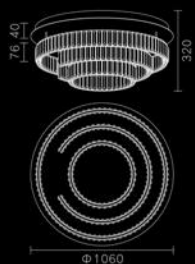

Size:φ660*H260

MX6063A-8A

LED:3014#55W

Size:φ860*H260

MX6063A-10A

LED:3014#90W

Size:φ1060*H320

Eternal
Series