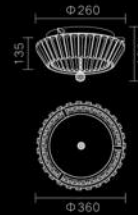

Dancer
Series

Dancer
Series

MB6067A-3A
Stainless steel+Crystal
11W

MX6067A-3A
Stainless steel+Crystal
22W

MX6067A-6A
Stainless steel+Crystal
40W

Source

Series

Luxera
Lighting