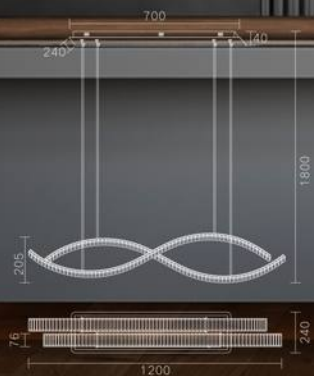

Source
Series

Source Series

MD6062B-2A
Stainless steel+Crystal
38W

MD6062B-2B
Stainless steel+Crystal
30W

MD6013C-1A
Stainless steel+Crystal
18W

MD6013C-1B
Stainless steel+Crystal
18W

MD6013C-1C
Stainless steel+Crystal
18W