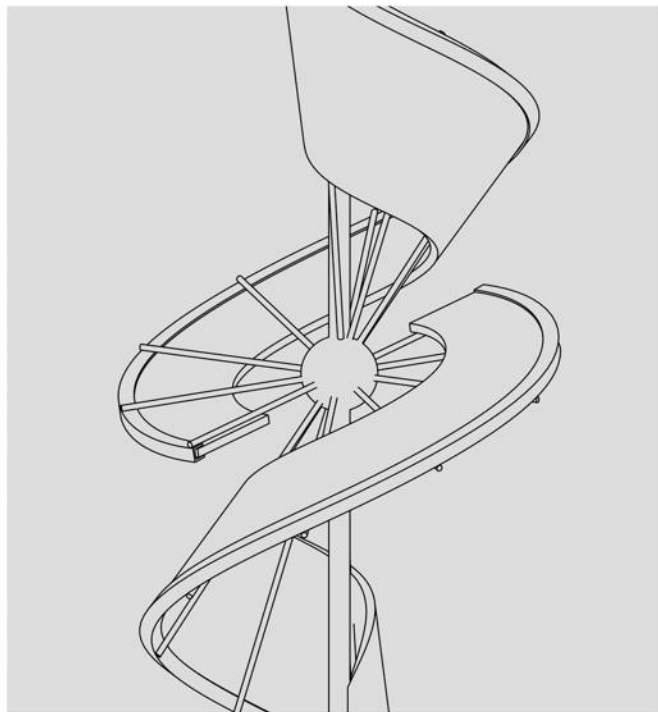

MD1934A-7A
Stainless steel+Acrylic
48W

MD1934A-10A
Stainless steel+Acrylic
65W

1935

MD1935B-12A
Stainless steel+Acrylic
72W

9006

Luxera
Lighting

Neo -Art Deco + Installation Art
The Birth Of Our New Concept Of Art