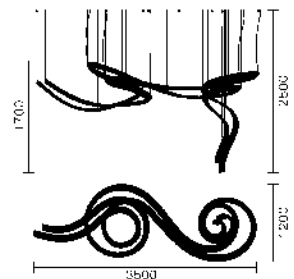

MD6081B-35A
Stainless steel+Crystal
700W

MD6081B-20A
Stainless steel+Crystal
400W

MD6081B-33A
Stainless steel+Crystal
600W

MD6081B-50A
Stainless steel+Crystal
1000W

MD6050B-2A

LED:3014#95W

Size:L1350*W400*H1800