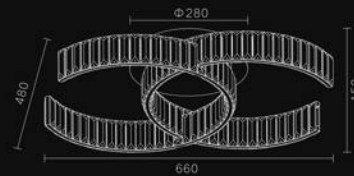

MX6053A-6A
Stainless steel+ Crystal
29W