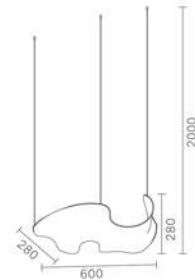

MD1926A-1C
Stainless steel + Acrylic
16W

| 1928

Luxera
Lighting

MD1928B-9A
Aluminum + Acrylic
95W

MD1928B-1A
Aluminum + Acrylic
8W

MD1928B-1B
Aluminum + Acrylic
12W

MD1928B-1C
Aluminum + Acrylic
14W

| 1918