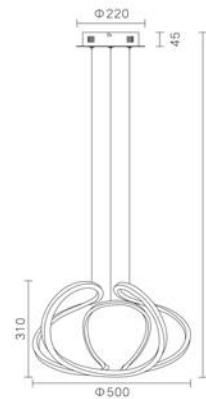

MD1839A-3A
Stainless steel + PC
45W