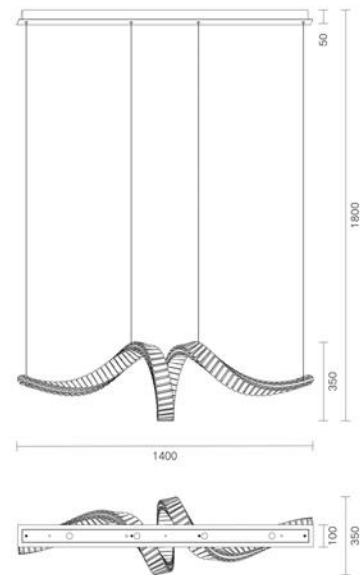

MD6087B-14A
Stainless steel+crystal
60W