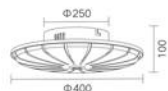

1932

Luxera
Lighting

MX1932A-3A
Stainless steel+Acrylic
11W

MX1932A-4A
Stainless steel+Acrylic
15W

MT1932A-3A
Stainless steel+Acrylic
9W

MD1932A-2A
Stainless steel+Acrylic
9W

MD1932A-3A
Stainless steel+Acrylic
12W