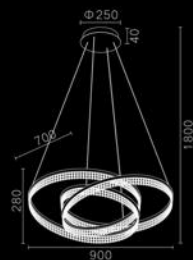

1626

MD1626A-9A
Stainless steel + Crystal
70W