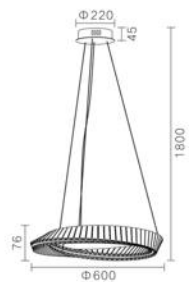

MD6060A-6A
Stainless steel+Crystal
41W