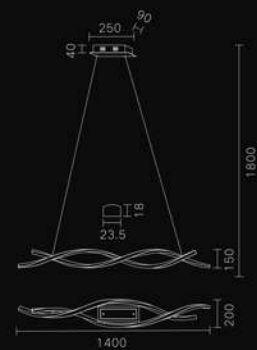

MD1844B-14A
Stainless steel + PC
33W