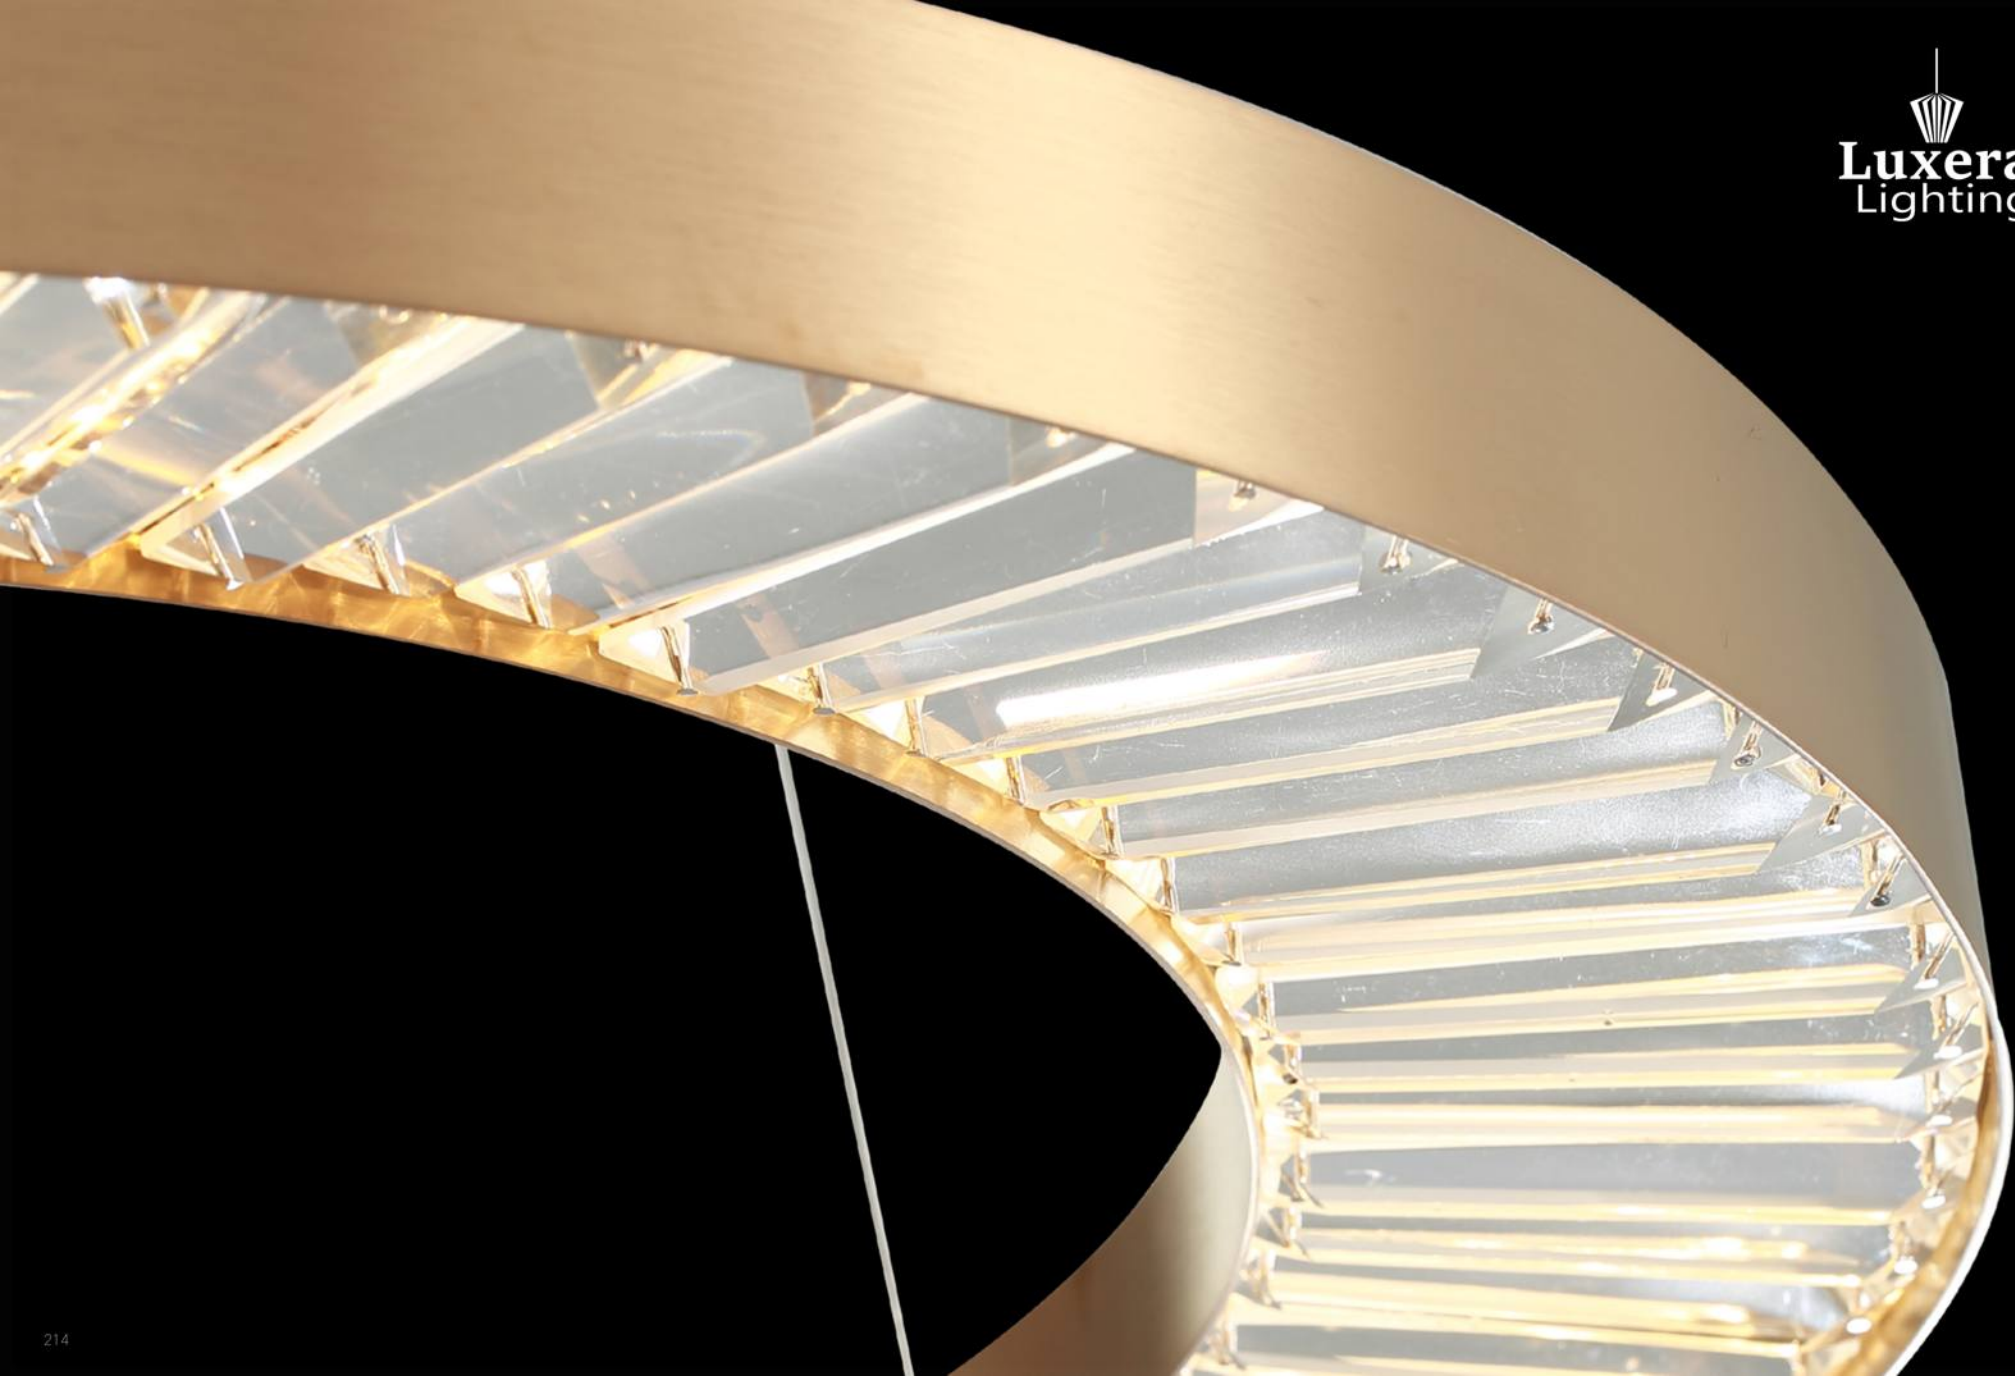

MX6066A-6A
Stainless steel+Crystal
30W

MX6066A-8A
Stainless steel+Crystal
45W

Luxera
Lighting

Zeus Series

Zeus Series

MD6068A-6A
LED:3014#37W
Size:φ600*H1800

MD6068A-8A
LED:3014#52W
Size:φ800*H1800

MD6068A-10A
LED:3014#67W
Size:φ1000*H1800