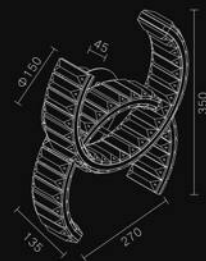

MB6053A-3A
Stainless steel+ Crystal
13W