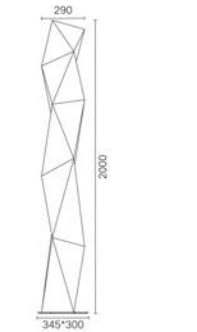

ML1933B-20A
Stainless steel+Acrylic
65W