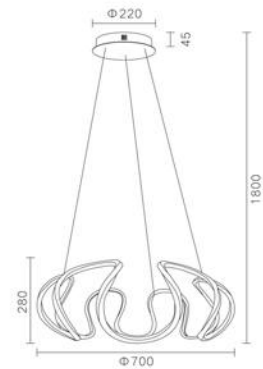

MD1839A-6A
Stainless steel + PC
65W