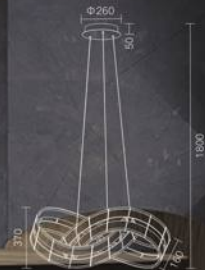

Luxera
Lighting

www.luxeralighting.ro

 **+40 728 401 242**

 Șoseaua București
Urziceni 25, Afumați 077010,
Romania

MD1936A-9A
Stainless steel+Acrylic
97W

1934

Luxera
Lighting

Incorporating
Classics
Into Art Design