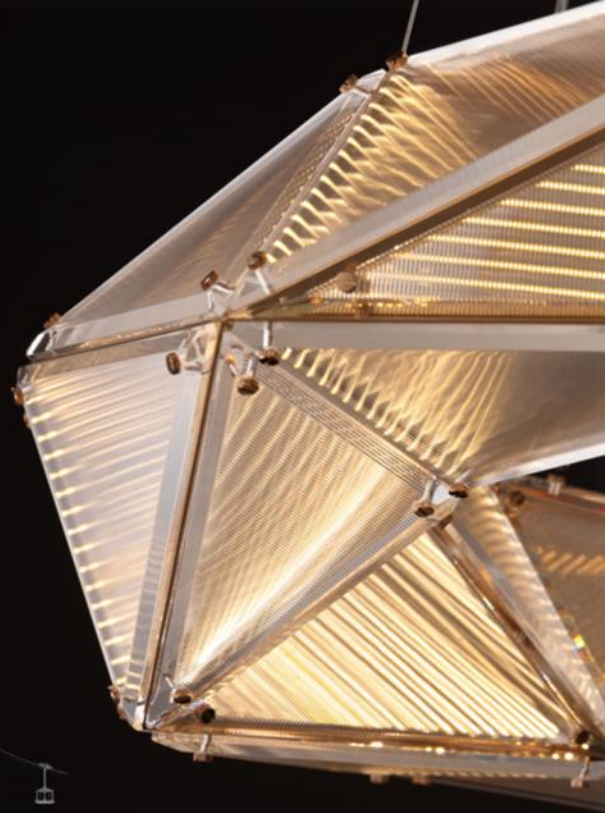

I 9009

MD9009A-10B
Stainless steel+Acrylic
145W

Luxera
Lighting

MD9009A-7B
Stainless steel+Acrylic
108W

| 1933

Luxera
Lighting

Luxera
Lighting

MD1933B-14A
Stainless steel+Acrylic
50W