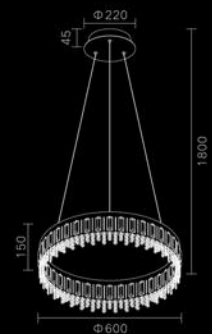

MD6071A-6B
Stainless steel+Crystal
43W