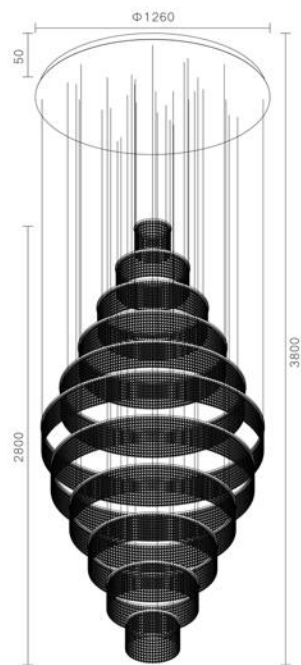

6077

MD6077A-11A
Stainless steel++Crystal
290W