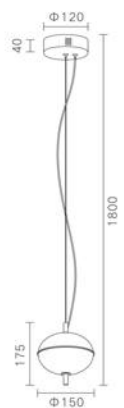

MD1623A-1A
Stainless steel + Spanish
alabaster
5W