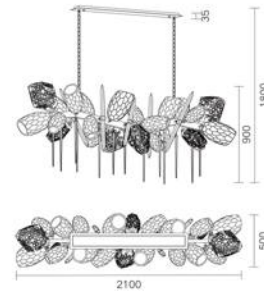

MD1629B-21A
Stainless steel+Acrylic
G9 72W