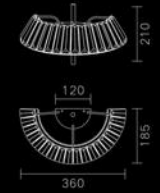

Dancer
Series

Dancer
Series

MB6067A-3A
Stainless steel+Crystal
11W

MX6067A-3A
Stainless steel+Crystal
22W

MX6067A-6A
Stainless steel+Crystal
40W

Source

Series

Luxera
Lighting