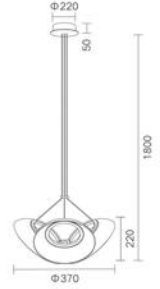

MD1927A-2A
Stainless steel+Acrylic
12W