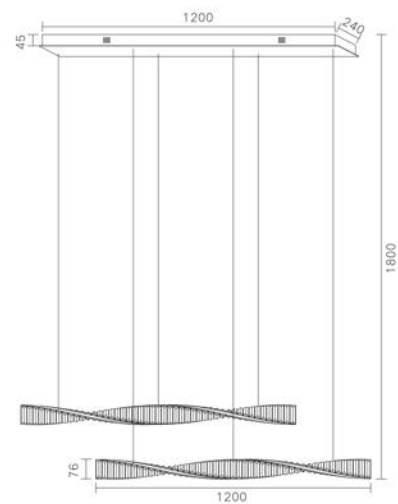

MD6082B-2A
Stainless steel+Crystal
56W