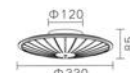

MX1926A-1A
Stainless steel + Acrylic
12W