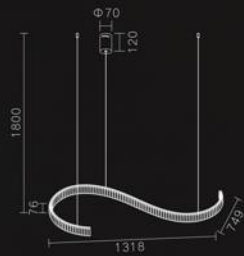

Source
Series

Source Series

MD6062B-2A
Stainless steel+Crystal
38W

MD6062B-2B
Stainless steel+Crystal
30W

MD6013C-1A
Stainless steel+Crystal
18W

MD6013C-1B
Stainless steel+Crystal
18W

MD6013C-1C
Stainless steel+Crystal
18W