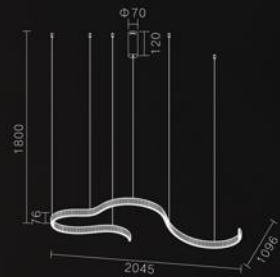

MD6013C-1D
Stainless steel+Crystal
18W