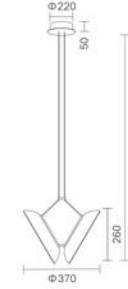

MD1927A-2A
Stainless steel+Acrylic
12W