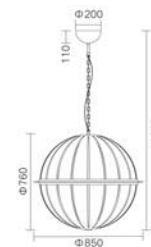

MD1924C-8A
Stainless steel + Acrylic
58W