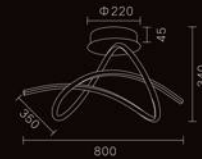

MX1842B-8A
Stainless steel + PC
30W