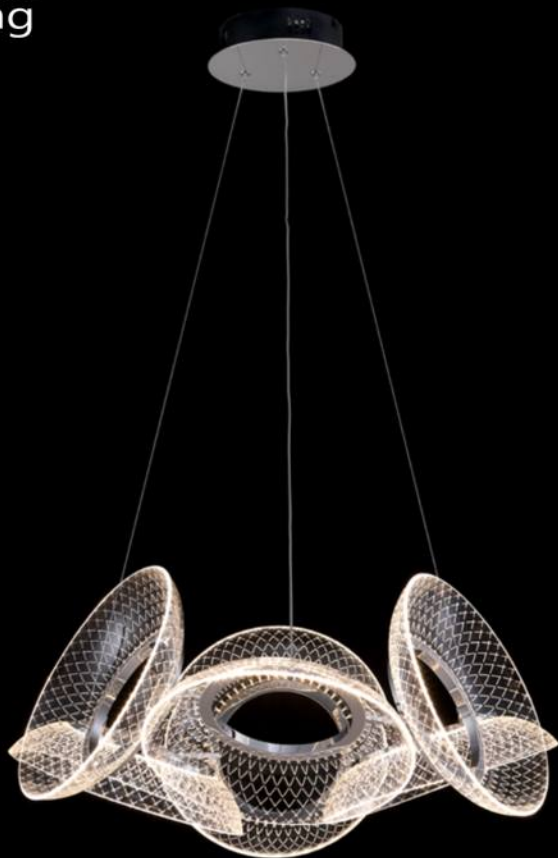

MD1932A-4A
Stainless steel+Acrylic
15W

ML1932A-4A
Stainless steel+Acrylic
12W

MD1932A-7A
Stainless steel+Acrylic
63W

Luxera
Lighting

| 1927

Luxera
Lighting

Luxera
Lighting

MD1927A-1A
Stainless steel+Acrylic
12W