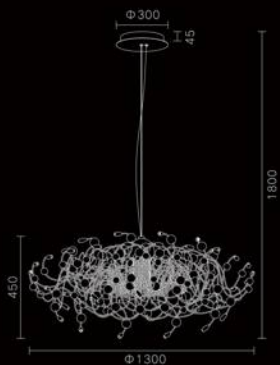

MD1851B-2C
Stainless steel + Spanish
alabaster /PC
28W

0236

MX0236A-14A
Stainless steel
14*2W

MD0236A-44A
Stainless steel
44*2W

MD0236A-22A
Stainless steel
44W

MX0236A-44A
Stainless steel
44*2W

| 0236

MT0236A-8A
Stainless steel
8*2W