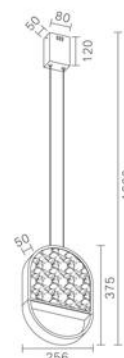

MD1851B-2C
Stainless steel + Spanish
alabaster /PC
28W