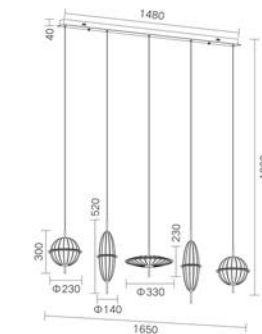

MD1924B-3B
Stainless steel + Acrylic
28W

MD1924B-4C
Stainless steel + Acrylic
40W

MD1924B-5C
Stainless steel + Acrylic
52W

| 1925

Luxera
Lighting

Luxera
Lighting

Luxera
Lighting

Luxera
Lighting