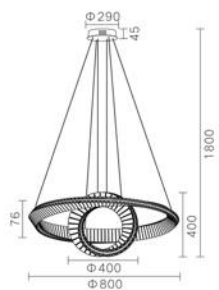

MD6060A-2A
Stainless steel+Crystal
80W