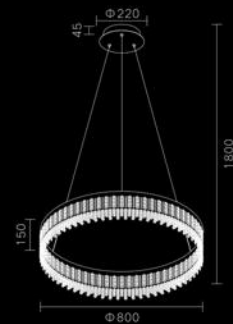

MD6071A-8A
Stainless steel+Crystal
60W