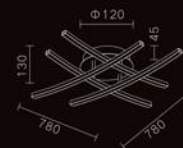

MD1839A-6A
Stainless steel + PC
65W

MD1839A-3A
Stainless steel + PC
45W

MX1839A-3A
Stainless steel + PC
65W

| 1840

1841 |

| 1842

MX1840A-4A
Stainless steel + PC
34W

MX1841A-6A
Stainless steel + PC
54W