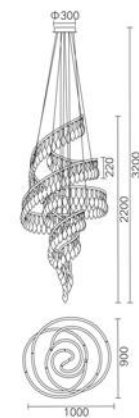

MD1630A-10B
Stainless steel+Crystal
93W