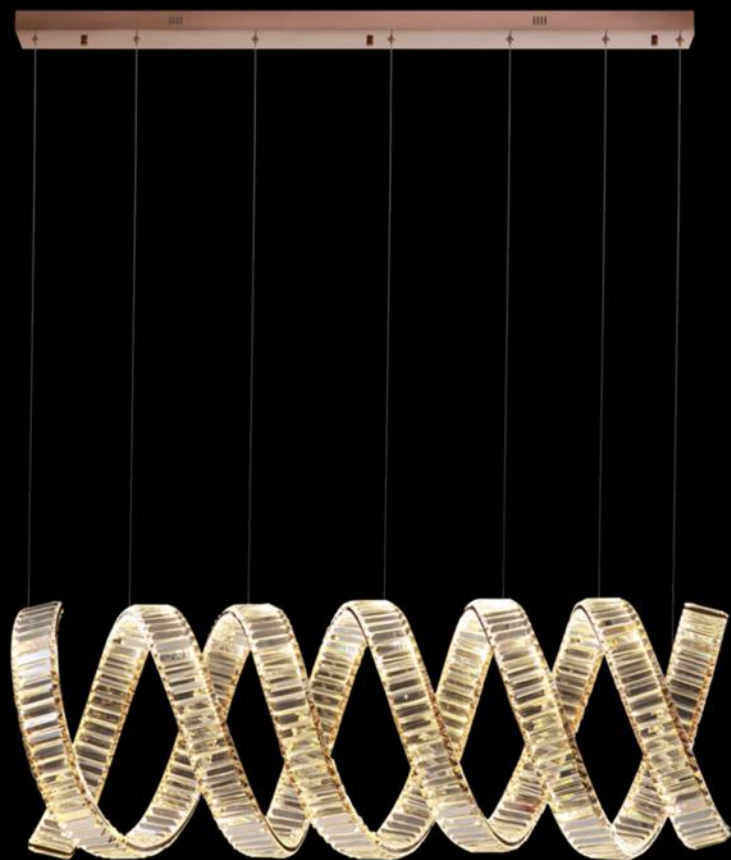

MD6081B-35A
Stainless steel+Crystal
700W

MD6081B-20A
Stainless steel+Crystal
400W

MD6081B-33A
Stainless steel+Crystal
600W

MD6081B-50A
Stainless steel+Crystal
1000W

MD6050B-2A

LED:3014#95W

Size:L1350*W400*H1800