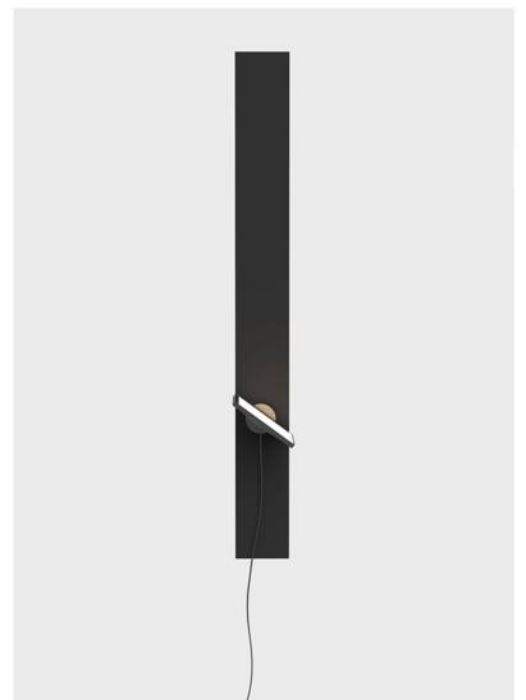

Luxera

Lighting
PRODUCT CATALOG

CUBE

Luxera
Lighting

-Efficiency:85Lm/W

-Body of aluminum

Order No.	Power(W)	Voltage(V)	CRI	Beam Angle(°)	SIZE(MM)
KDR-99005 - W	5	100-240	90	15/25/40	Φ 50*H90

-Efficiency:85Lm/W

-Body of aluminum

Order No.	Power(W)	Voltage(V)	CRI	Beam Angle(°)	SIZE(MM)
KDR-99005-W	5	100-240	90	15/25/40	Φ 50*H90

-Efficiency:85Lm/W

-Body of aluminum

Order No.	Power(W)	Voltage(V)	CRI	Beam Angle(°)	SIZE(MM)
KDR-99005-W	12	100-240	90	15/25/40	16*16/1200*120

Luxera
Lighting

CE | RoHS | IP65 | 

-Efficiency:85Lm/W

-Body of aluminum

Order No.	Power(W)	Voltage(V)	CRI	Beam Angle(°)	SIZE(MM)
KDR-99005-WY	12	100-240	90	15/25/40	16*17/Ø80

Luxera
Lighting

Luxera
Lighting

Luxera
Lighting

-Efficiency:85Lm/W

-Body of aluminum

Order No.	Power(W)	Voltage(V)	CRI	Beam Angle(°)	SIZE(MM)
KDR-99005-WY	12	100-240	90	15/25/40	16*17/Ø80

Luxera Lighting

www.luxeralighting.ro

+40 728 401 242