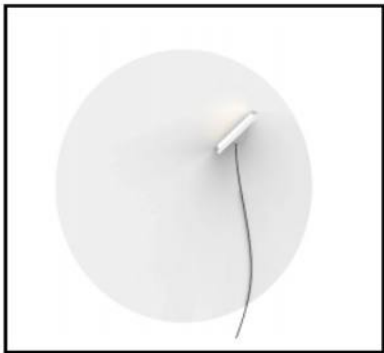

Luxera

Lighting
PRODUCT CATALOG

CUBE

Luxera
Lighting

-Efficiency:85Lm/W

-Body of aluminum

Order No.	Power(W)	Voltage(V)	CRI	Beam Angle(°)	SIZE(MM)
KDR-99005 - W	5	100-240	90	15/25/40	Φ 50*H90

-Efficiency:85Lm/W

-Body of aluminum

Order No.	Power(W)	Voltage(V)	CRI	Beam Angle(°)	SIZE(MM)
KDR-99005-W	5	100-240	90	15/25/40	Φ 50*H90

-Efficiency:85Lm/W

-Body of aluminum

Order No.	Power(W)	Voltage(V)	CRI	Beam Angle(°)	SIZE(MM)
KDR-99005-W	12	100-240	90	15/25/40	16*16/1200*120

Luxera
Lighting

CE | RoHS | IP65 | 

-Efficiency:85Lm/W

-Body of aluminum

Order No.	Power(W)	Voltage(V)	CRI	Beam Angle(°)	SIZE(MM)
KDR-99005-WY	12	100-240	90	15/25/40	16*17/Ø80

Luxera
Lighting

Luxera
Lighting

Luxera
Lighting

-Efficiency:85Lm/W

-Body of aluminum

Order No.	Power(W)	Voltage(V)	CRI	Beam Angle(°)	SIZE(MM)
KDR-99005-WY	12	100-240	90	15/25/40	16*17/Ø80

Luxera Lighting

www.luxeralighting.ro

+40 728 401 242