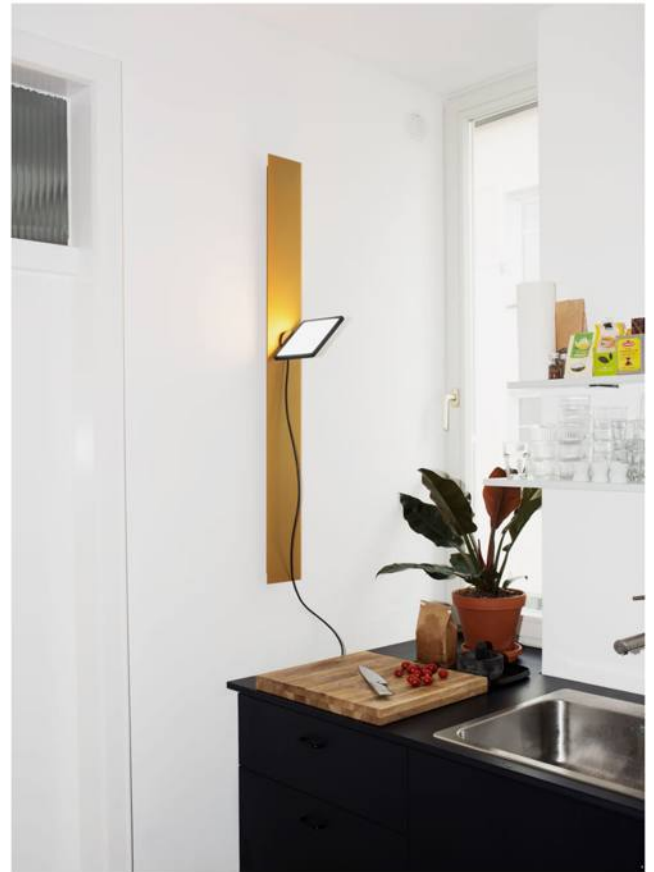

Luxera

Lighting
PRODUCT CATALOG

CUBE

Luxera
Lighting

-Efficiency:85Lm/W

-Body of aluminum

Order No.	Power(W)	Voltage(V)	CRI	Beam Angle(°)	SIZE(MM)
KDR-99005 - W	5	100-240	90	15/25/40	Φ 50*H90

-Efficiency:85Lm/W

-Body of aluminum

Order No.	Power(W)	Voltage(V)	CRI	Beam Angle(°)	SIZE(MM)
KDR-99005-W	5	100-240	90	15/25/40	Φ 50*H90

-Efficiency:85Lm/W

-Body of aluminum

Order No.	Power(W)	Voltage(V)	CRI	Beam Angle(°)	SIZE(MM)
KDR-99005-W	12	100-240	90	15/25/40	16*16/1200*120

Luxera
Lighting

CE | RoHS | IP65 | 

-Efficiency:85Lm/W

-Body of aluminum

Order No.	Power(W)	Voltage(V)	CRI	Beam Angle(°)	SIZE(MM)
KDR-99005-WY	12	100-240	90	15/25/40	16*17/Ø80

Luxera
Lighting

Luxera
Lighting