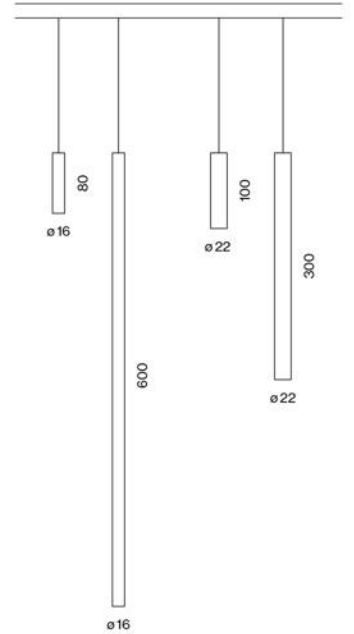

EST. 2015

BRUNCHIT

COFFEE & KITCHEN

ø 50 mm

ø 50 mm

ø 50 mm

Colours

glare control via
honeycomb louver

360° rotatable,
90° tiltable

CRI ≥ 95,
2 SDCM

adjustable rod

suspended

Colours

365° rotatable
135° tiltable

free positioning by
cable and hook

flush adapter
mounting