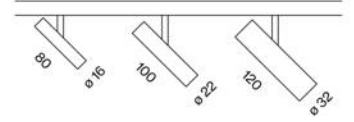

EST. 2015

BRUNCHIT

COFFEE & KITCHEN

ø 50 mm

ø 50 mm

ø 50 mm

Colours

glare control via
honeycomb louver

360° rotatable,
90° tiltable

CRI ≥ 95,
2 SDCM

adjustable rod

suspended

Colours

365° rotatable
135° tiltable

free positioning by
cable and hook

flush adapter
mounting