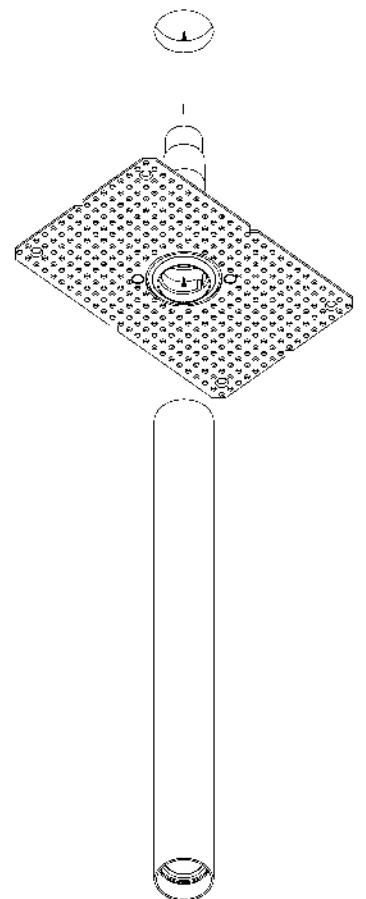

Luxera
Lighting

Luxera
Lighting

SUPERLOOP S HC MDL + FIX DOWN B & SPY GC

SUPERLOOP HC MDL + XY180

SUPERLOOP HC MDL FG + XY180

SUPERLOOP HC MDL + VIZIR GC
SUPERLOOP HC MDL + HEDRA GC

SUPERLOOP HC MDL + SPY B

SUPERLOOP HC MDL + SPY FBR

SUPERLOOP HC MDL FG & FBR + SPY + PUNK COVER B DOWN-UP

SUPERLOOP HC MDL + FIX DOWN-UP + GLASS

SUPERLOOP SHC MDL

Looking for maximum flexibility and prefer linear elements in your project design? If yes, the Superloop S H will meet your needs, both graphically and functional. Available in a square and rectangular shape, they can stand out on their own, in a parallel configuration or more eye-catching compositions.

EST. 2015

BRUNCHIT

COFFEE & KITCHEN

ø 50 mm

ø 50 mm

ø 50 mm

Colours

glare control via
honeycomb louver

360° rotatable,
90° tiltable

CRI ≥ 95,
2 SDCM

adjustable rod

suspended

Colours

365° rotatable
135° tiltable

free positioning by
cable and hook

flush adapter
mounting