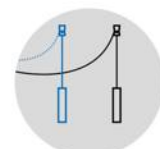

360° rotatable,
90° tiltable

CRI ≥ 95,
2 SDCM

adjustable rod

suspended

Colours

365° rotatable
135° tiltable

free positioning by
cable and hook

flush adapter
mounting