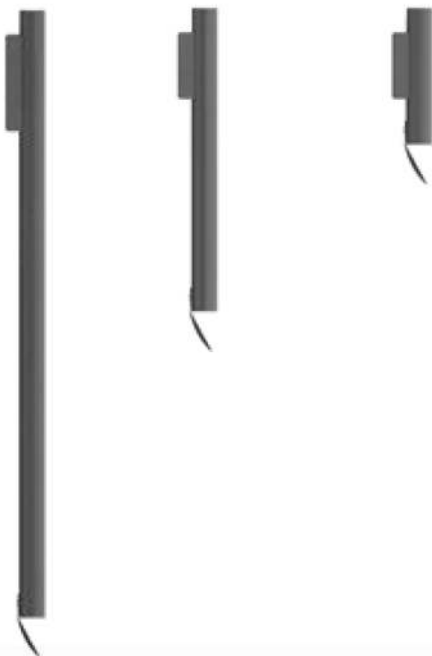

SUPERLOOP HC MDL + SPY FBR

SUPERLOOP HC MDL FG & FBR + SPY + PUNK COVER B DOWN-UP

SUPERLOOP HC MDL + FIX DOWN-UP + GLASS

SUPERLOOP SHC MDL

Looking for maximum flexibility and prefer linear elements in your project design? If yes, the Superloop S H will meet your needs, both graphically and functional. Available in a square and rectangular shape, they can stand out on their own, in a parallel configuration or more eye-catching compositions.

EST. 2015

BRUNCHIT

COFFEE & KITCHEN

ø 50 mm

ø 50 mm

ø 50 mm

Colours

glare control via
honeycomb louver

360° rotatable,
90° tiltable

CRI ≥ 95,
2 SDCM

adjustable rod

suspended

Colours

365° rotatable
135° tiltable

free positioning by
cable and hook

flush adapter
mounting