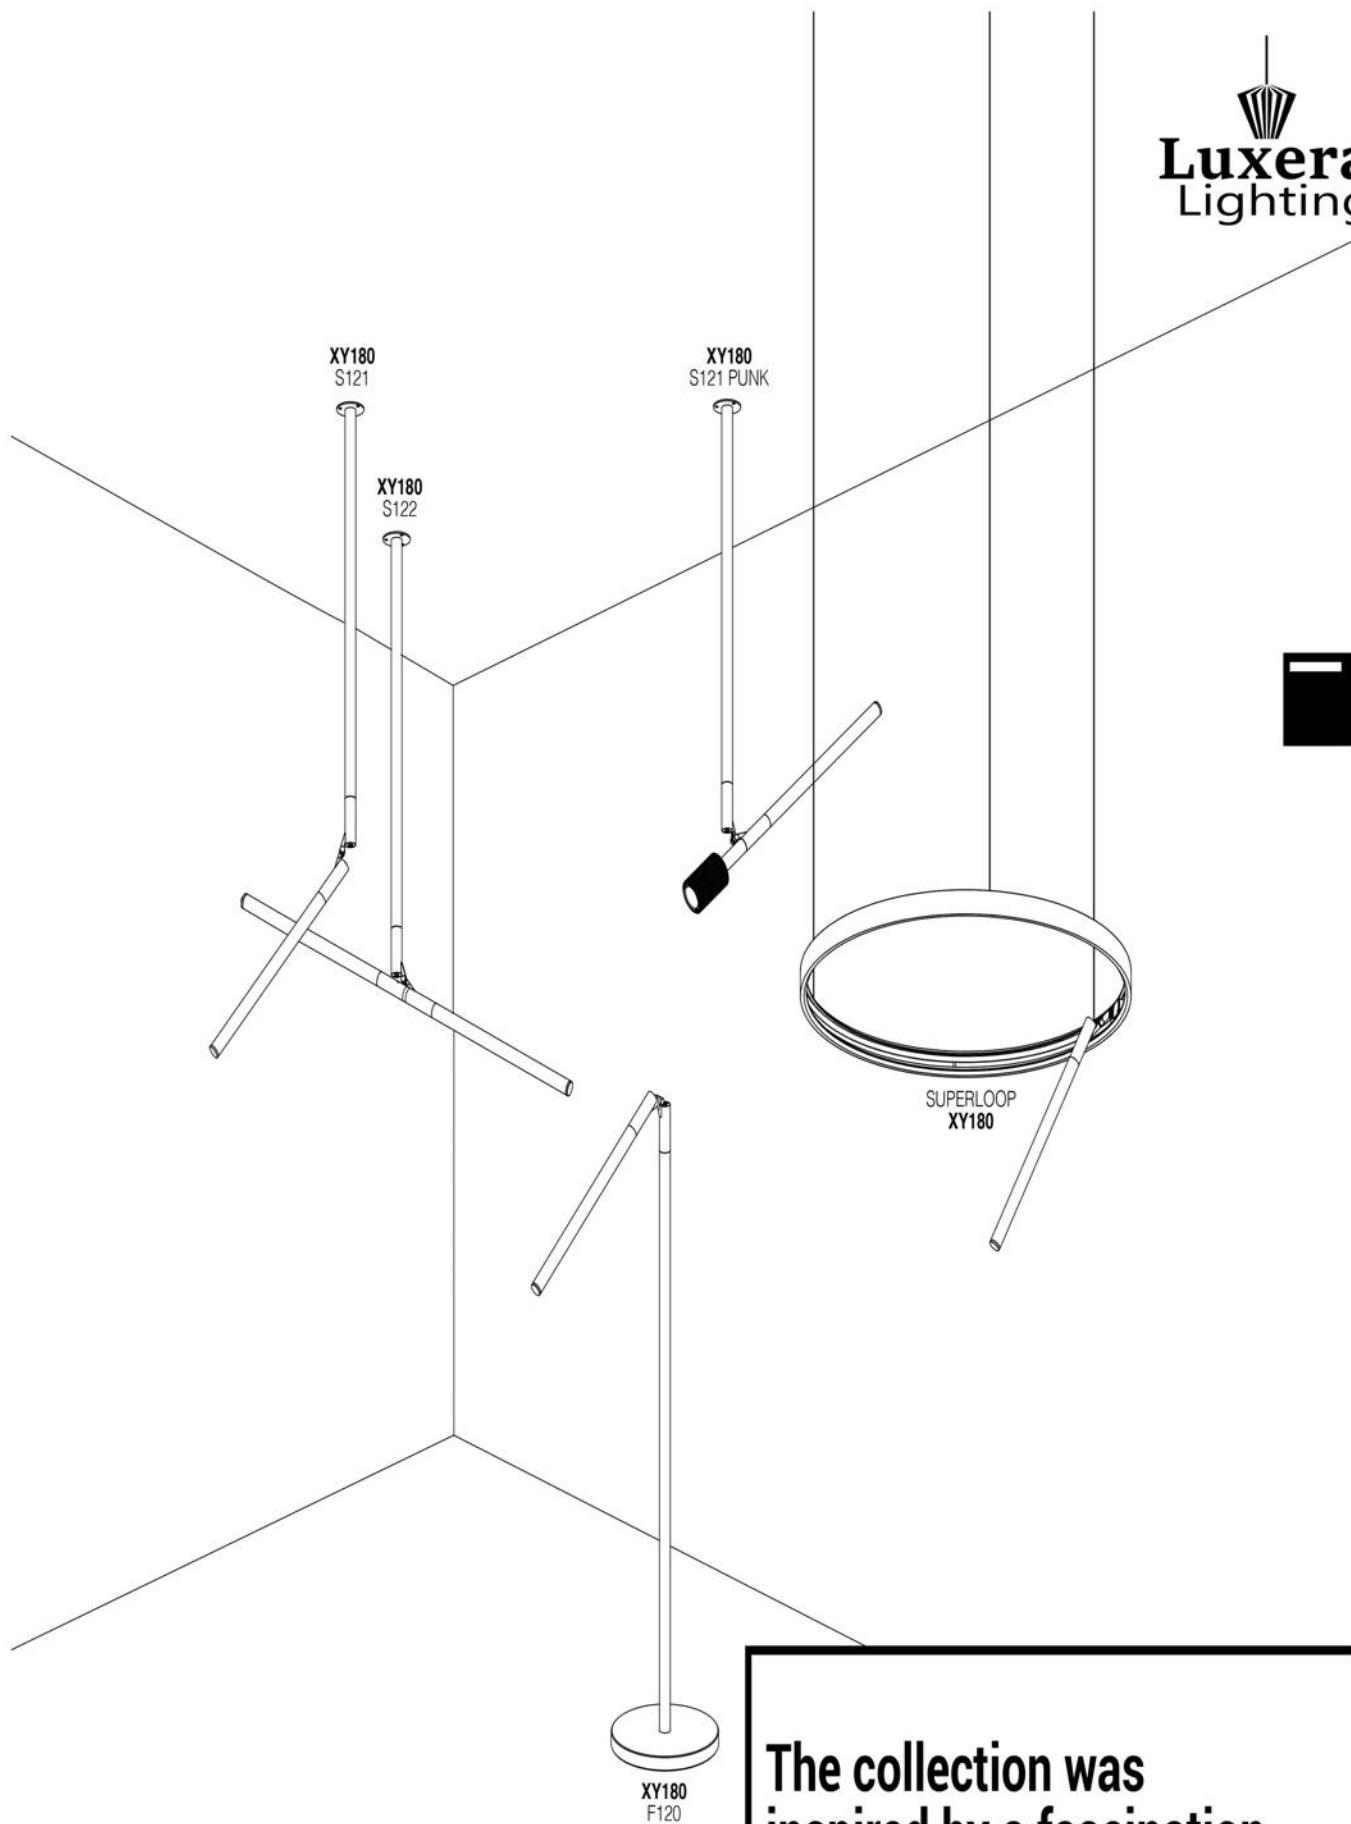

New Collection

**Luxera**
Lighting

Luxera
Lighting

Luxera
Lighting

FAMILY

Vizir and Hedra add refinement, finesse and colour to the range. They are characterized by an atypical hinge, a design element that not only catches the eye, but also serves as storage for technical parts inside the luminaire.

It is also the typical design element of the Hedra family, a series of pendant, spotlight and wall mounted luminaires, available as full LED solution or for retrofit bulbs.

**The collection was
inspired by a fascination
with point, line and surface;
key architectural elements.**

SUPERLOOP HC MDL + SPY FBR

SUPERLOOP HC MDL FG & FBR + SPY + PUNK COVER B DOWN-UP

SUPERLOOP HC MDL + FIX DOWN-UP + GLASS

SUPERLOOP SHC MDL

Looking for maximum flexibility and prefer linear elements in your project design? If yes, the Superloop S H will meet your needs, both graphically and functional. Available in a square and rectangular shape, they can stand out on their own, in a parallel configuration or more eye-catching compositions.

360° rotatable,
90° tiltable

CRI ≥ 95,
2 SDCM

adjustable rod

suspended

Colours

365° rotatable
135° tiltable

free positioning by
cable and hook

flush adapter
mounting