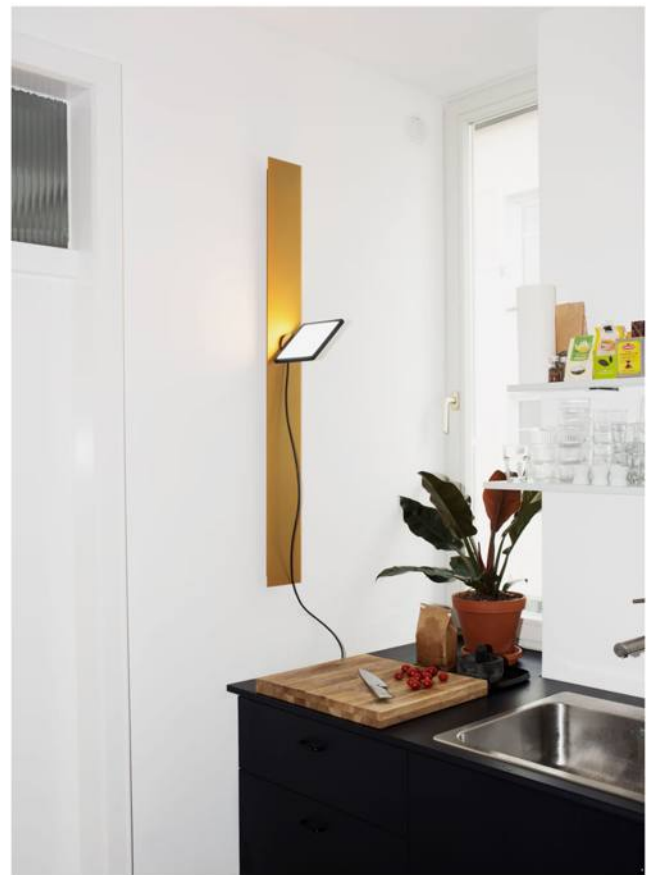

New Collection

**Luxera**
Lighting

Luxera
Lighting

Luxera
Lighting

FAMILY

Vizir and Hedra add refinement, finesse and colour to the range. They are characterized by an atypical hinge, a design element that not only catches the eye, but also serves as storage for technical parts inside the luminaire.

Next to black and white, the Vizir and Hedra are available in Gold Coloured and Black Bronze finishes, either polished or in faceted texture.

The faceted design of the Hedra captures and reflects the ambient light with an ever-changing look a result.

It is also the typical design element of the Hedra family, a series of pendant, spotlight and wall mounted luminaires, available as full LED solution or for retrofit bulbs.

**The collection was
inspired by a fascination
with point, line and surface;
key architectural elements.**