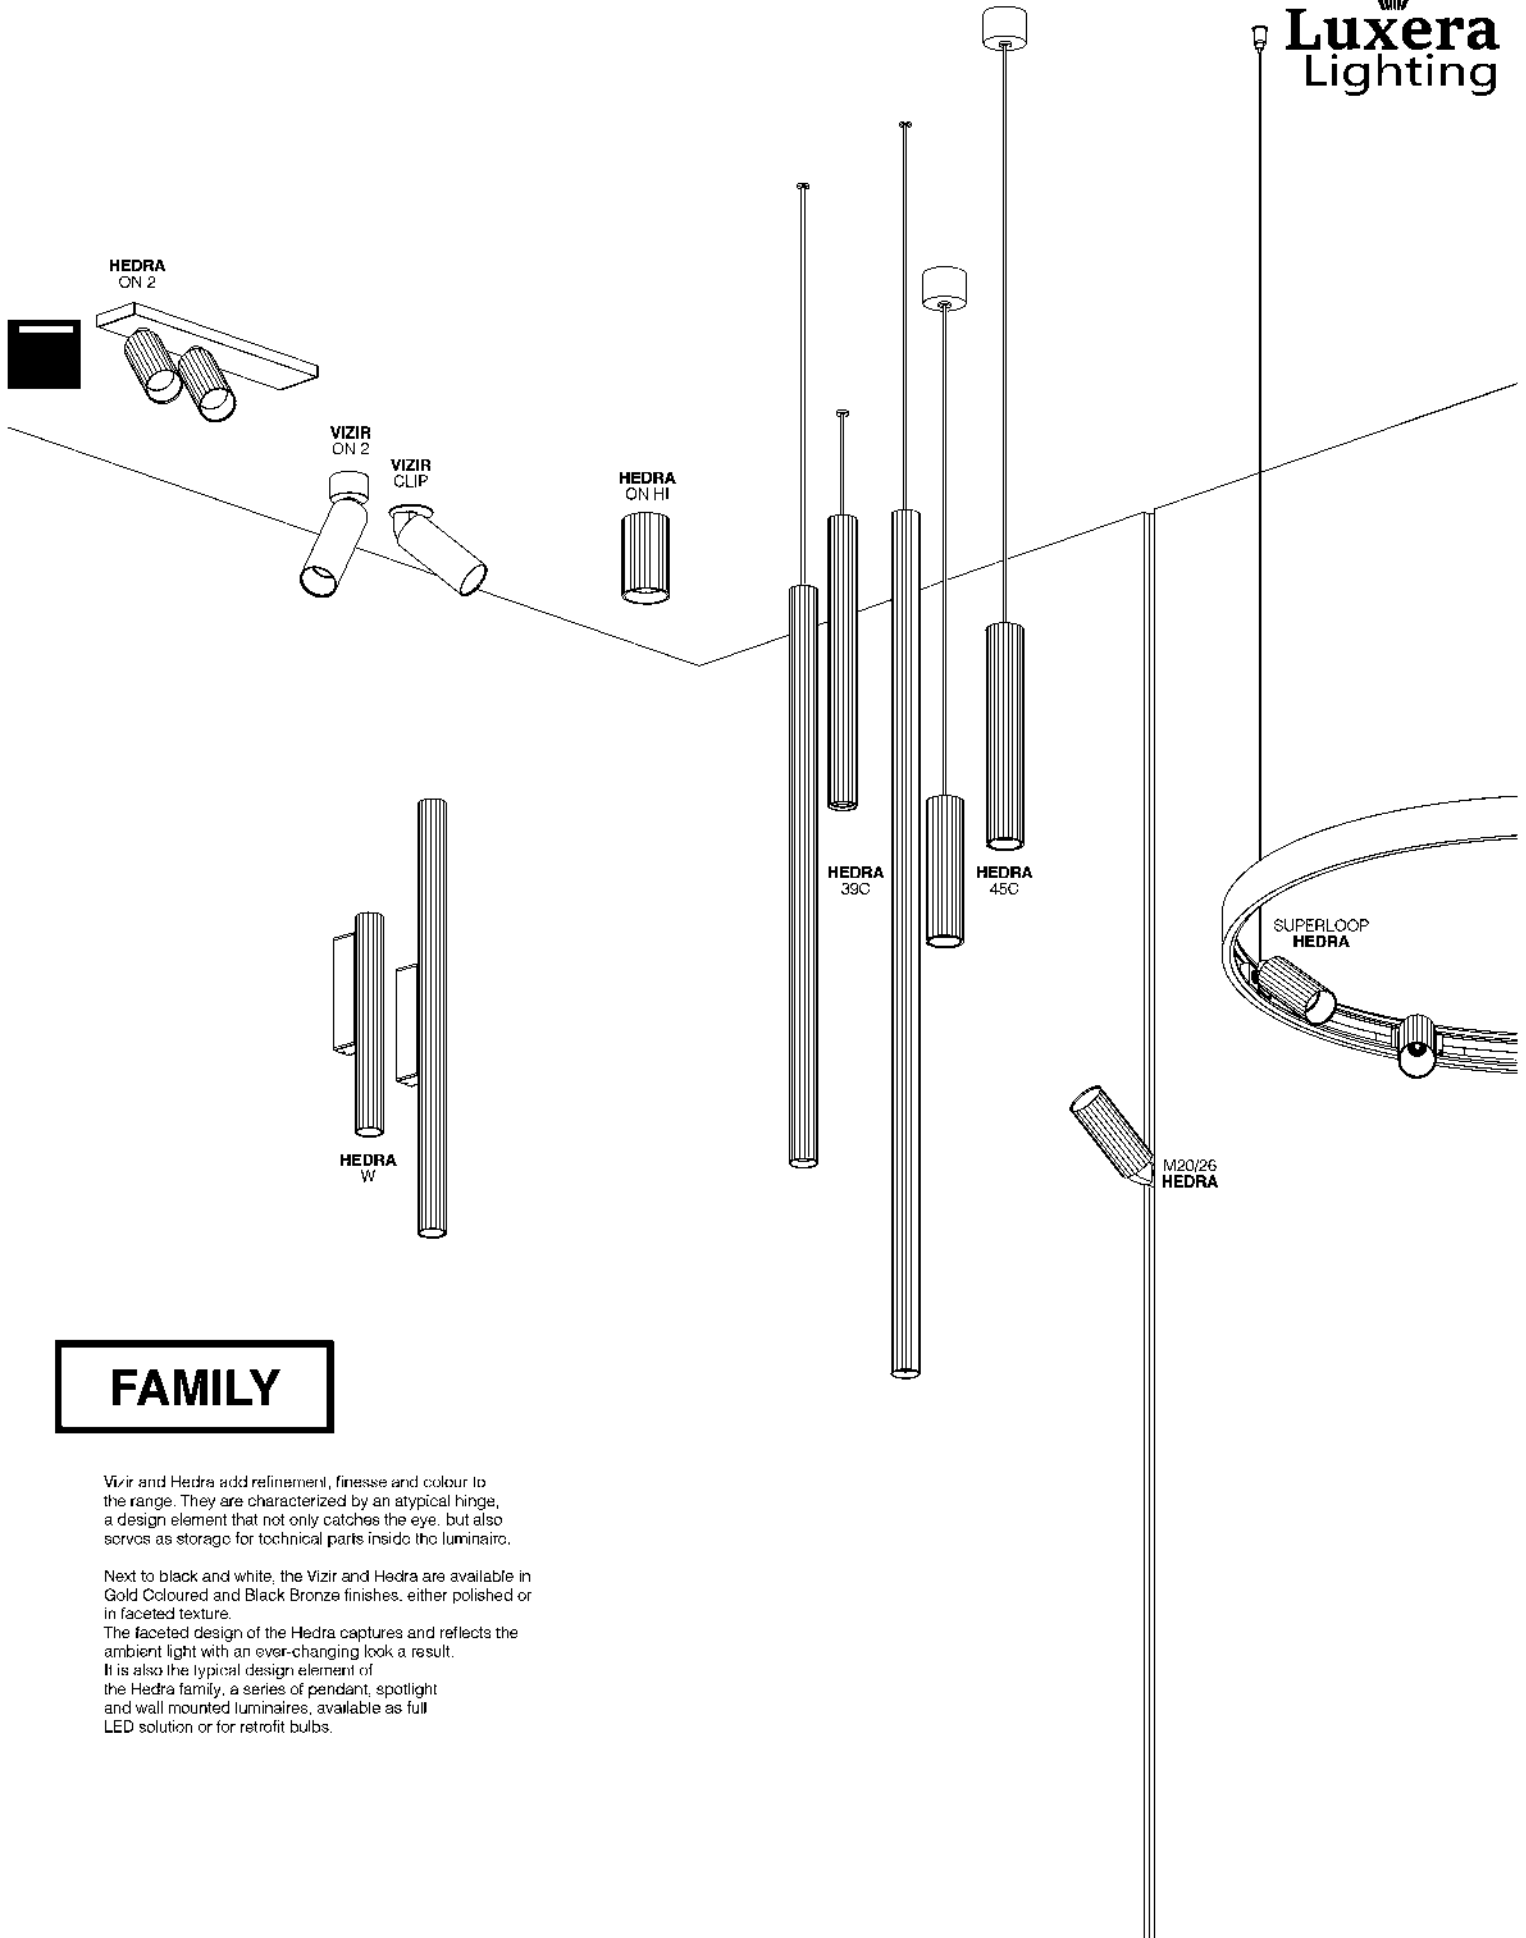

New Collection

**Luxera**
Lighting

Luxera
Lighting

Luxera
Lighting

FAMILY

Vizir and Hedra add refinement, finesse and colour to the range. They are characterized by an atypical hinge, a design element that not only catches the eye, but also serves as storage for technical parts inside the luminaire.

It is also the typical design element of the Hedra family, a series of pendant, spotlight and wall mounted luminaires, available as full LED solution or for retrofit bulbs.

**The collection was
inspired by a fascination
with point, line and surface;
key architectural elements.**

SUPERLOOP HC MDL + SPY FBR

SUPERLOOP HC MDL FG & FBR + SPY + PUNK COVER B DOWN-UP

SUPERLOOP HC MDL + FIX DOWN-UP + GLASS

SUPERLOOP SHC MDL

Looking for maximum flexibility and prefer linear elements in your project design? If yes, the Superloop S H will meet your needs, both graphically and functional. Available in a square and rectangular shape, they can stand out on their own, in a parallel configuration or more eye-catching compositions.

360° rotatable,
90° tiltable

CRI ≥ 95,
2 SDCM

adjustable rod

suspended

Colours

365° rotatable
135° tiltable

free positioning by
cable and hook

flush adapter
mounting