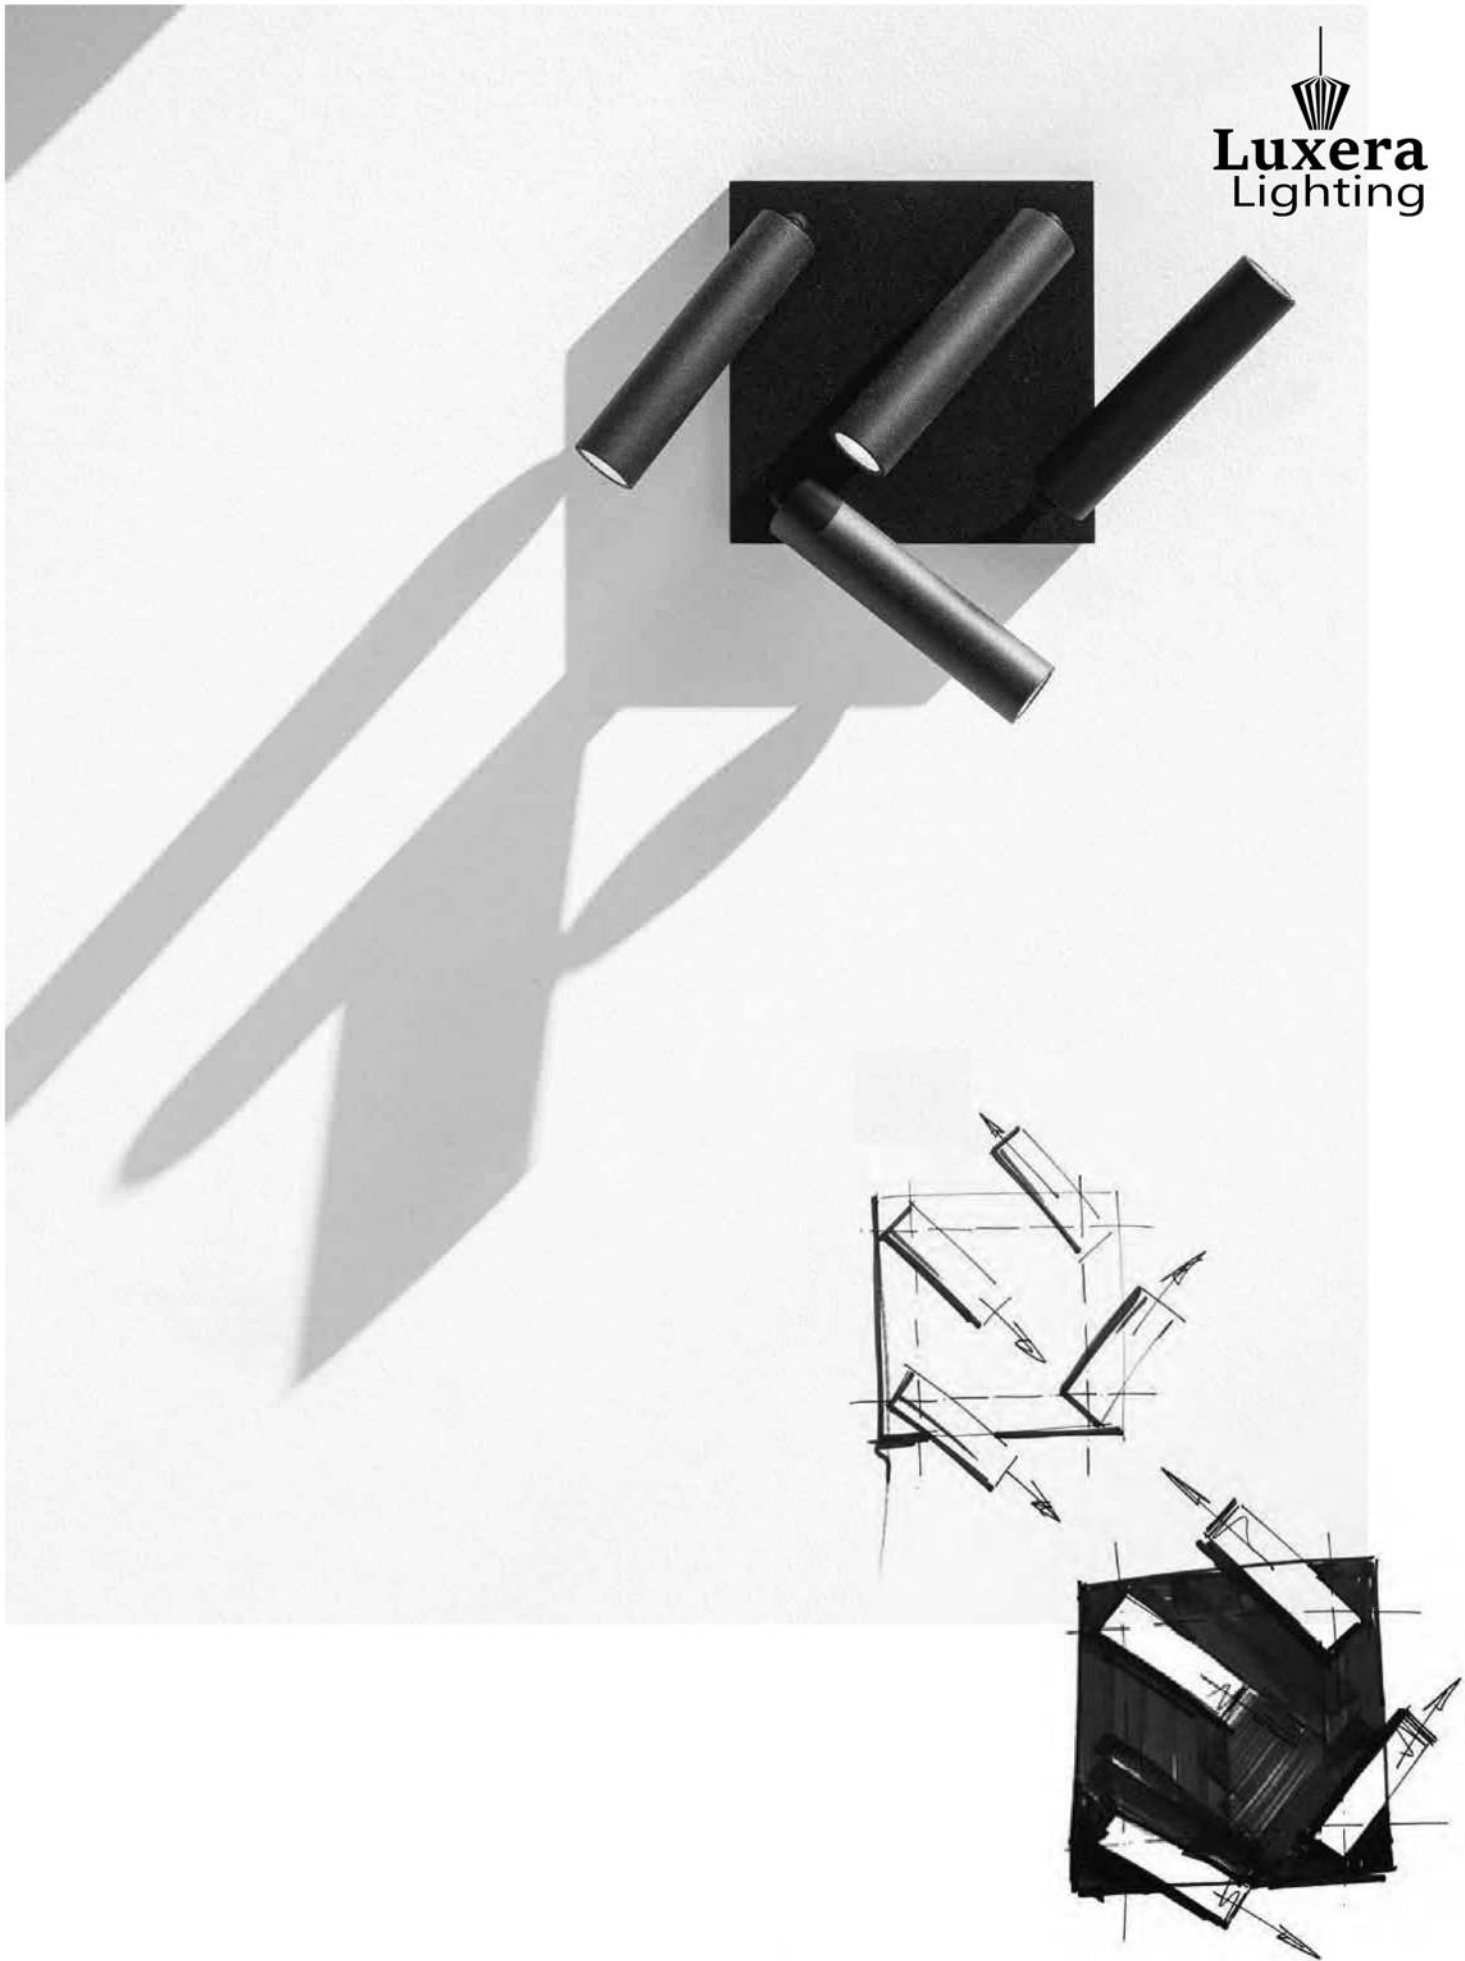

It is also the typical design element of the Hedra family, a series of pendant, spotlight and wall mounted luminaires, available as full LED solution or for retrofit bulbs.

**The collection was
inspired by a fascination
with point, line and surface;
key architectural elements.**

Luxera
Lighting

Luxera
Lighting

SUPERLOOP S HC MDL + FIX DOWN B & SPY GC

SUPERLOOP HC MDL + XY180

SUPERLOOP HC MDL FG + XY180

SUPERLOOP HC MDL + VIZIR GC
SUPERLOOP HC MDL + HEDRA GC

SUPERLOOP HC MDL + SPY B

SUPERLOOP HC MDL + SPY FBR

SUPERLOOP HC MDL FG & FBR + SPY + PUNK COVER B DOWN-UP

SUPERLOOP HC MDL + FIX DOWN-UP + GLASS

SUPERLOOP SHC MDL

Looking for maximum flexibility and prefer linear elements in your project design? If yes, the Superloop S H will meet your needs, both graphically and functional. Available in a square and rectangular shape, they can stand out on their own, in a parallel configuration or more eye-catching compositions.