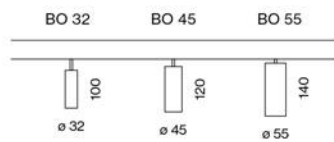

EST. 2015

BRUNCHIT

COFFEE & KITCHEN

ø 50 mm

ø 50 mm

ø 50 mm

Colours

glare control via
honeycomb louver

360° rotatable,
90° tiltable

CRI ≥ 95,
2 SDCM

adjustable rod

suspended

Colours

365° rotatable
135° tiltable

free positioning by
cable and hook

flush adapter
mounting