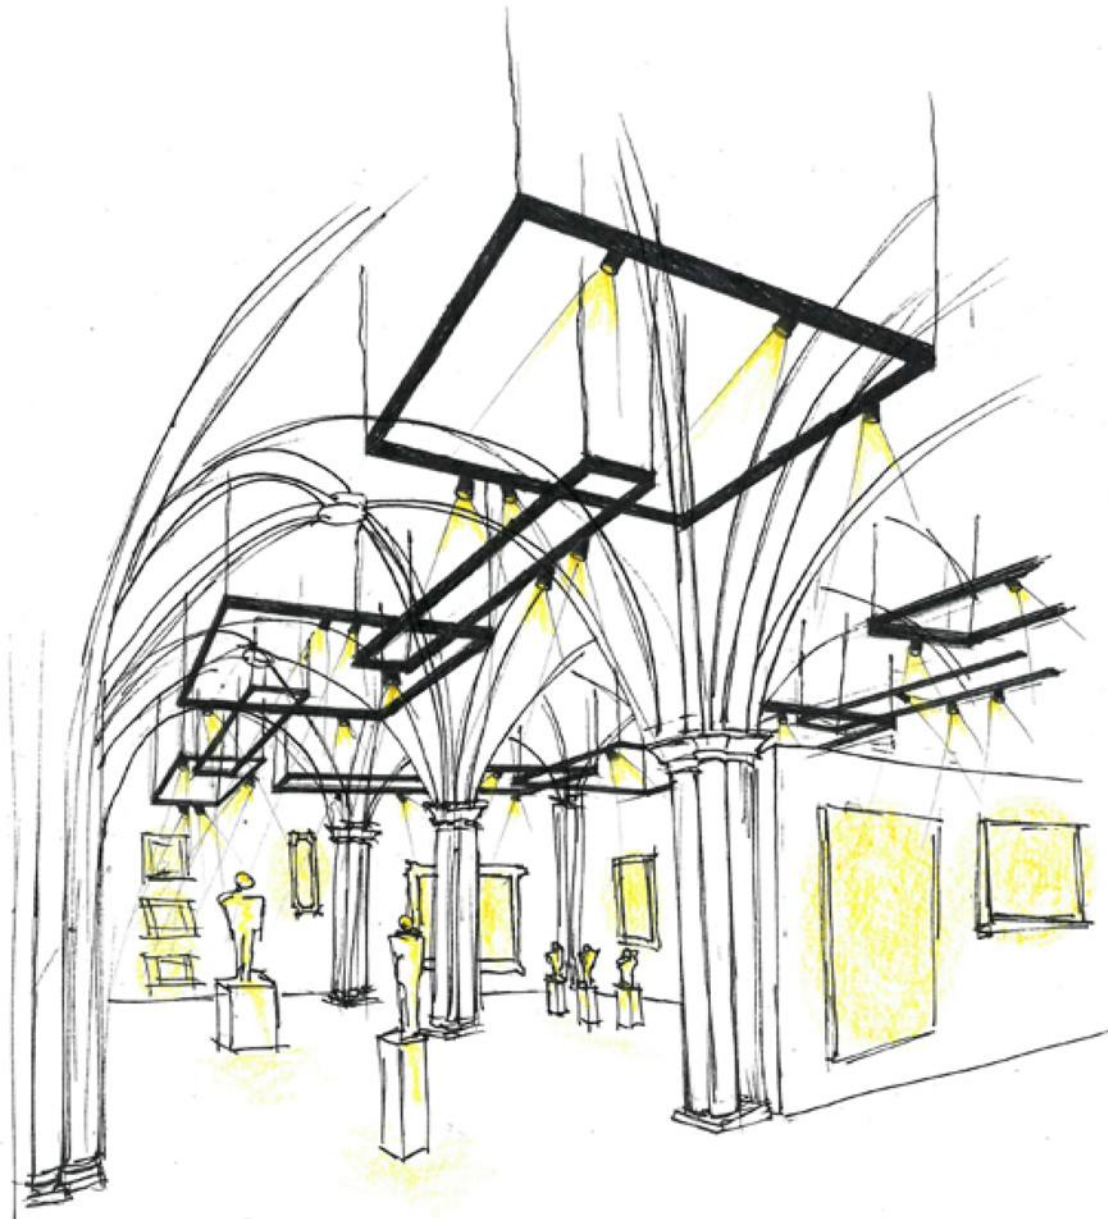

SUPERLOOP HC MDL + SPY FBR

SUPERLOOP HC MDL FG & FBR + SPY + PUNK COVER B DOWN-UP

SUPERLOOP HC MDL + FIX DOWN-UP + GLASS

SUPERLOOP SHC MDL

Looking for maximum flexibility and prefer linear elements in your project design? If yes, the Superloop S H will meet your needs, both graphically and functional. Available in a square and rectangular shape, they can stand out on their own, in a parallel configuration or more eye-catching compositions.

EST. 2015

BRUNCHIT

COFFEE & KITCHEN

ø 50 mm

ø 50 mm

ø 50 mm

Colours

glare control via
honeycomb louver

360° rotatable,
90° tiltable

CRI ≥ 95,
2 SDCM

adjustable rod

suspended

Colours

365° rotatable
135° tiltable

free positioning by
cable and hook

flush adapter
mounting