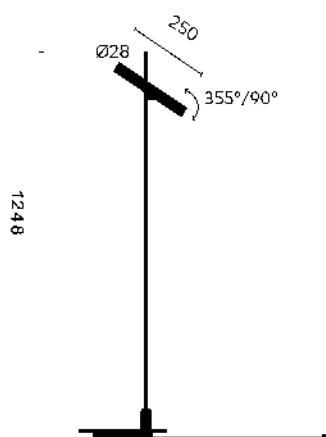

Luxera
Lighting

-Efficiency:85Lm/W

-Body of aluminum

Order No.	Power(W)	Voltage(V)	CRI	Beam Angle(°)	SIZE(MM)
KDR-98001-SM-A	4*3	100-240	90	15/25/40	$\Phi 28^*H260^*L1200$
KDR-98001-SM-A	8*3	100-240	90	15/25/40	$\Phi 28^*H260^*L2400$

-Efficiency:85Lm/W

-Body of aluminum

Order No.	Power(W)	Voltage(V)	CRI	Beam Angle(°)	SIZE(MM)
KDR-98001-SM-B	3	100-240	90	15/25	Φ28*H399/H666

-Efficiency:85Lm/W

-Body of aluminum

Order No.	Power(W)	Voltage(V)	CRI	Beam Angle(°)	SIZE(MM)
KDR-98001	3	100-240	90	15/25	Φ28*H562

-Efficiency:85Lm/W

-Body of aluminum

Order No.	Power(W)	Voltage(V)	CRI	Beam Angle(°)	SIZE(MM)
KDR-98001-F	3	100-240	90	15/25	Φ28*H1248/H1648

Luxera Lighting

www.luxeralighting.ro

 **+40 728 401 242**

Șoseaua București
Urziceni 25, Afumați 077010,
Romania