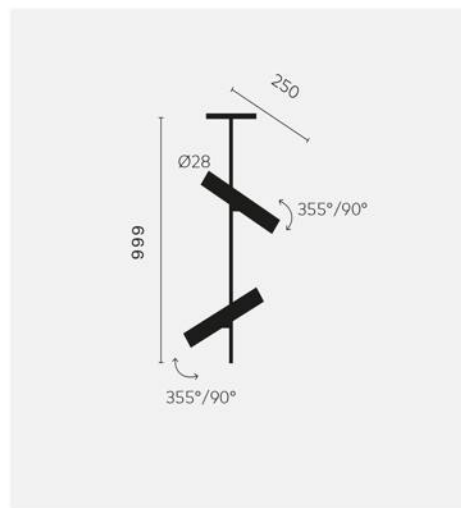

Luxera
Lighting

-Efficiency:85Lm/W

-Body of aluminum

Order No.	Power(W)	Voltage(V)	CRI	Beam Angle(°)	SIZE(MM)
KDR-98001-SM-A	4*3	100-240	90	15/25/40	$\Phi 28^*H260^*L1200$
KDR-98001-SM-A	8*3	100-240	90	15/25/40	$\Phi 28^*H260^*L2400$

-Efficiency:85Lm/W

-Body of aluminum

Order No.	Power(W)	Voltage(V)	CRI	Beam Angle(°)	SIZE(MM)
KDR-98001-SM-B	3	100-240	90	15/25	Φ28*H399/H666

-Efficiency:85Lm/W

-Body of aluminum

Order No.	Power(W)	Voltage(V)	CRI	Beam Angle(°)	SIZE(MM)
KDR-98001	3	100-240	90	15/25	Φ28*H562

-Efficiency:85Lm/W

-Body of aluminum

Order No.	Power(W)	Voltage(V)	CRI	Beam Angle(°)	SIZE(MM)
KDR-98001-F	3	100-240	90	15/25	Φ28*H1248/H1648

Luxera Lighting

www.luxeralighting.ro

 **+40 728 401 242**

Șoseaua București
Urziceni 25, Afumați 077010,
Romania