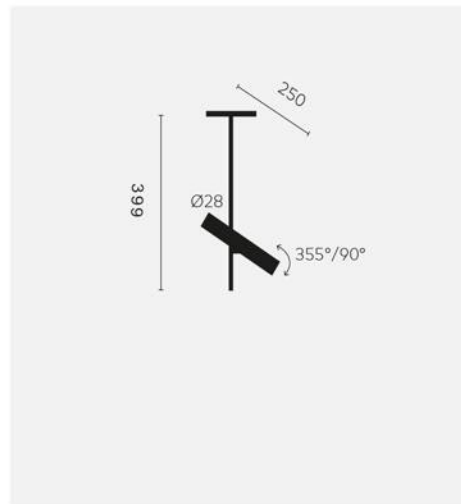

Luxera
Lighting

-Efficiency:85Lm/W

-Body of aluminum

Order No.	Power(W)	Voltage(V)	CRI	Beam Angle(°)	SIZE(MM)
KDR-98001-SM-A	4*3	100-240	90	15/25/40	$\Phi 28^*H260^*L1200$
KDR-98001-SM-A	8*3	100-240	90	15/25/40	$\Phi 28^*H260^*L2400$

-Efficiency:85Lm/W

-Body of aluminum

Order No.	Power(W)	Voltage(V)	CRI	Beam Angle(°)	SIZE(MM)
KDR-98001-SM-B	3	100-240	90	15/25	Φ28*H399/H666

-Efficiency:85Lm/W

-Body of aluminum

Order No.	Power(W)	Voltage(V)	CRI	Beam Angle(°)	SIZE(MM)
KDR-98001	3	100-240	90	15/25	Φ28*H562

-Efficiency:85Lm/W

-Body of aluminum

Order No.	Power(W)	Voltage(V)	CRI	Beam Angle(°)	SIZE(MM)
KDR-98001-F	3	100-240	90	15/25	Φ28*H1248/H1648

Luxera Lighting

www.luxeralighting.ro

 **+40 728 401 242**

Șoseaua București
Urziceni 25, Afumați 077010,
Romania