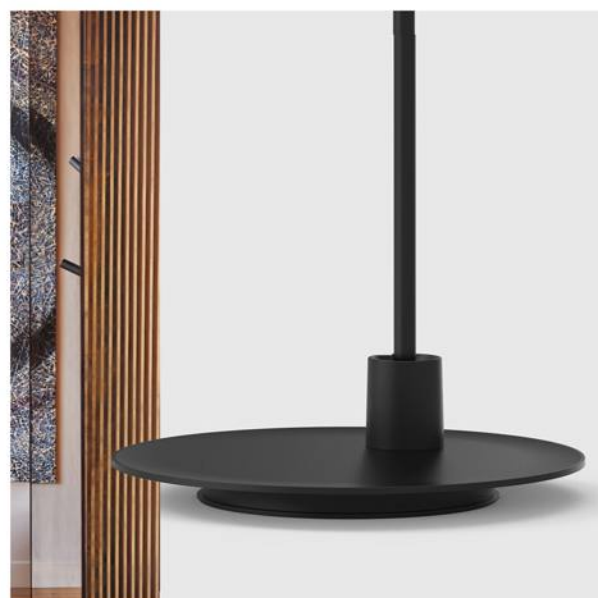

Luxera
Lighting

-Efficiency:85Lm/W

-Body of aluminum

Order No.	Power(W)	Voltage(V)	CRI	Beam Angle(°)	SIZE(MM)
KDR-98001-SM-A	4*3	100-240	90	15/25/40	$\Phi 28^*H260^*L1200$
KDR-98001-SM-A	8*3	100-240	90	15/25/40	$\Phi 28^*H260^*L2400$

-Efficiency:85Lm/W

-Body of aluminum

Order No.	Power(W)	Voltage(V)	CRI	Beam Angle(°)	SIZE(MM)
KDR-98001-SM-B	3	100-240	90	15/25	Φ28*H399/H666

-Efficiency:85Lm/W

-Body of aluminum

Order No.	Power(W)	Voltage(V)	CRI	Beam Angle(°)	SIZE(MM)
KDR-98001	3	100-240	90	15/25	Φ28*H562

-Efficiency:85Lm/W

-Body of aluminum

Order No.	Power(W)	Voltage(V)	CRI	Beam Angle(°)	SIZE(MM)
KDR-98001-F	3	100-240	90	15/25	Φ28*H1248/H1648

Luxera Lighting

www.luxeralighting.ro

 **+40 728 401 242**

Șoseaua București
Urziceni 25, Afumați 077010,
Romania