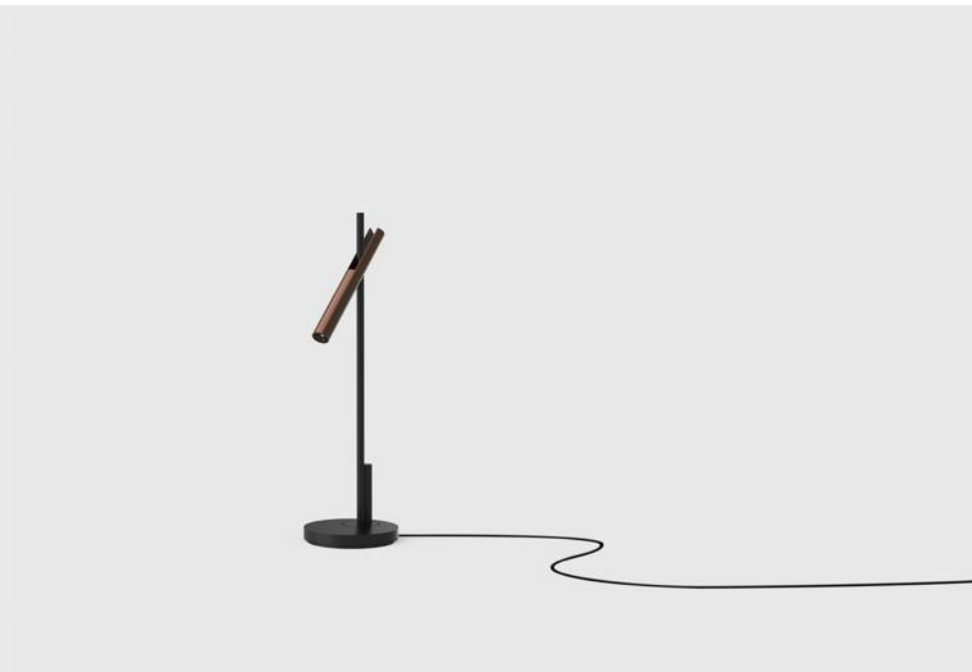

Luxera
Lighting

-Efficiency:85Lm/W

-Body of aluminum

Order No.	Power(W)	Voltage(V)	CRI	Beam Angle(°)	SIZE(MM)
KDR-98001-SM-A	4*3	100-240	90	15/25/40	$\Phi 28^*H260^*L1200$
KDR-98001-SM-A	8*3	100-240	90	15/25/40	$\Phi 28^*H260^*L2400$

-Efficiency:85Lm/W

-Body of aluminum

Order No.	Power(W)	Voltage(V)	CRI	Beam Angle(°)	SIZE(MM)
KDR-98001-SM-B	3	100-240	90	15/25	Φ28*H399/H666

-Efficiency:85Lm/W

-Body of aluminum

Order No.	Power(W)	Voltage(V)	CRI	Beam Angle(°)	SIZE(MM)
KDR-98001	3	100-240	90	15/25	Φ28*H562

-Efficiency:85Lm/W

-Body of aluminum

Order No.	Power(W)	Voltage(V)	CRI	Beam Angle(°)	SIZE(MM)
KDR-98001-F	3	100-240	90	15/25	Φ28*H1248/H1648

Luxera Lighting

www.luxeralighting.ro

 **+40 728 401 242**

Șoseaua București
Urziceni 25, Afumați 077010,
Romania