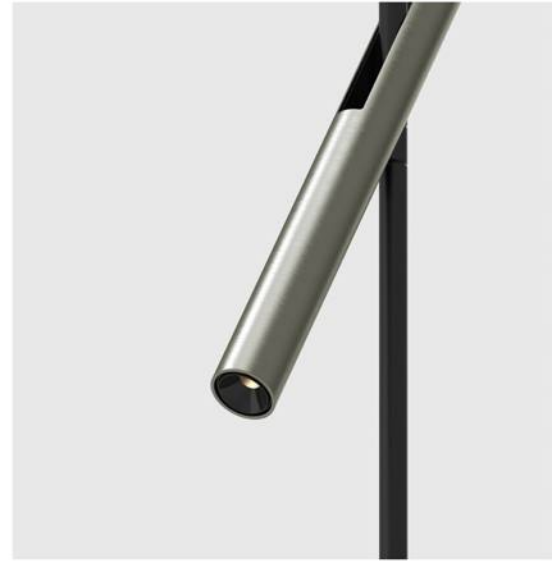

Luxera
Lighting

-Efficiency:85Lm/W

-Body of aluminum

Order No.	Power(W)	Voltage(V)	CRI	Beam Angle(°)	SIZE(MM)
KDR-98001-SM-A	4*3	100-240	90	15/25/40	$\Phi 28^*H260^*L1200$
KDR-98001-SM-A	8*3	100-240	90	15/25/40	$\Phi 28^*H260^*L2400$

-Efficiency:85Lm/W

-Body of aluminum

Order No.	Power(W)	Voltage(V)	CRI	Beam Angle(°)	SIZE(MM)
KDR-98001-SM-B	3	100-240	90	15/25	Φ28*H399/H666

-Efficiency:85Lm/W

-Body of aluminum

Order No.	Power(W)	Voltage(V)	CRI	Beam Angle(°)	SIZE(MM)
KDR-98001	3	100-240	90	15/25	Φ28*H562

-Efficiency:85Lm/W

-Body of aluminum

Order No.	Power(W)	Voltage(V)	CRI	Beam Angle(°)	SIZE(MM)
KDR-98001-F	3	100-240	90	15/25	Φ28*H1248/H1648

Luxera Lighting

www.luxeralighting.ro

 **+40 728 401 242**

Șoseaua București
Urziceni 25, Afumați 077010,
Romania