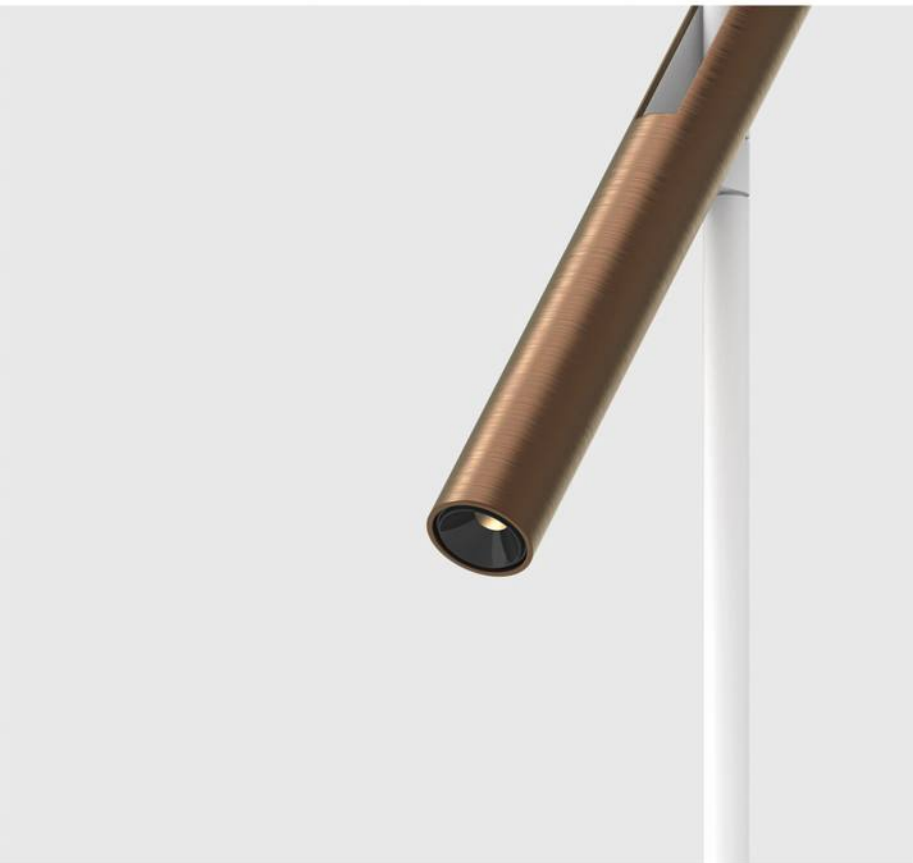

Luxera
Lighting

-Efficiency:85Lm/W

-Body of aluminum

Order No.	Power(W)	Voltage(V)	CRI	Beam Angle(°)	SIZE(MM)
KDR-98001-SM-A	4*3	100-240	90	15/25/40	$\Phi 28^*H260^*L1200$
KDR-98001-SM-A	8*3	100-240	90	15/25/40	$\Phi 28^*H260^*L2400$

-Efficiency:85Lm/W

-Body of aluminum

Order No.	Power(W)	Voltage(V)	CRI	Beam Angle(°)	SIZE(MM)
KDR-98001-SM-B	3	100-240	90	15/25	Φ28*H399/H666

-Efficiency:85Lm/W

-Body of aluminum

Order No.	Power(W)	Voltage(V)	CRI	Beam Angle(°)	SIZE(MM)
KDR-98001	3	100-240	90	15/25	Φ28*H562

-Efficiency:85Lm/W

-Body of aluminum

Order No.	Power(W)	Voltage(V)	CRI	Beam Angle(°)	SIZE(MM)
KDR-98001-F	3	100-240	90	15/25	Φ28*H1248/H1648

Luxera Lighting

www.luxeralighting.ro

 **+40 728 401 242**

Șoseaua București
Urziceni 25, Afumați 077010,
Romania