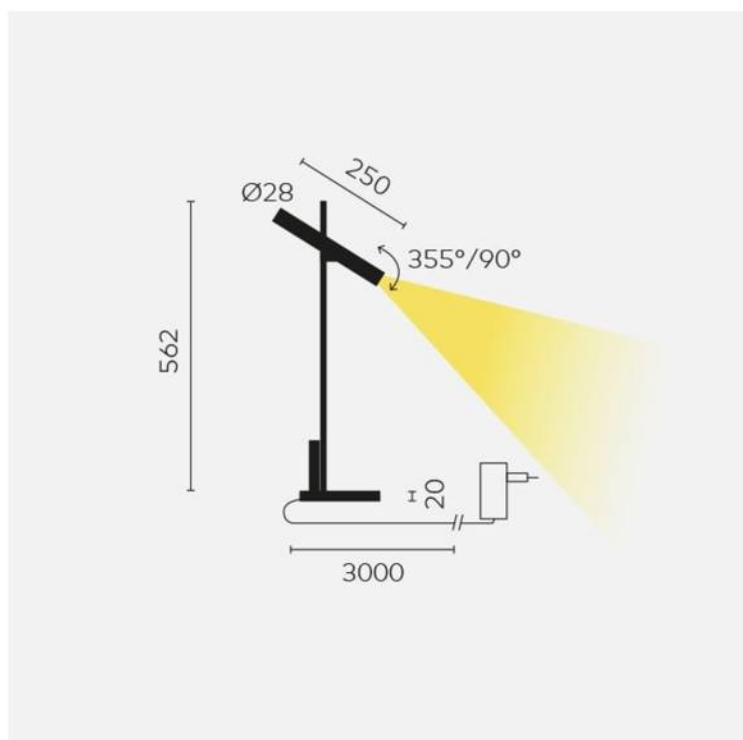

Luxera
Lighting

-Efficiency:85Lm/W

-Body of aluminum

Order No.	Power(W)	Voltage(V)	CRI	Beam Angle(°)	SIZE(MM)
KDR-98001-SM-A	4*3	100-240	90	15/25/40	$\Phi 28^*H260^*L1200$
KDR-98001-SM-A	8*3	100-240	90	15/25/40	$\Phi 28^*H260^*L2400$

-Efficiency:85Lm/W

-Body of aluminum

Order No.	Power(W)	Voltage(V)	CRI	Beam Angle(°)	SIZE(MM)
KDR-98001-SM-B	3	100-240	90	15/25	Φ28*H399/H666

-Efficiency:85Lm/W

-Body of aluminum

Order No.	Power(W)	Voltage(V)	CRI	Beam Angle(°)	SIZE(MM)
KDR-98001	3	100-240	90	15/25	Φ28*H562

-Efficiency:85Lm/W

-Body of aluminum

Order No.	Power(W)	Voltage(V)	CRI	Beam Angle(°)	SIZE(MM)
KDR-98001-F	3	100-240	90	15/25	Φ28*H1248/H1648

Luxera Lighting

www.luxeralighting.ro

 **+40 728 401 242**

Șoseaua București
Urziceni 25, Afumați 077010,
Romania