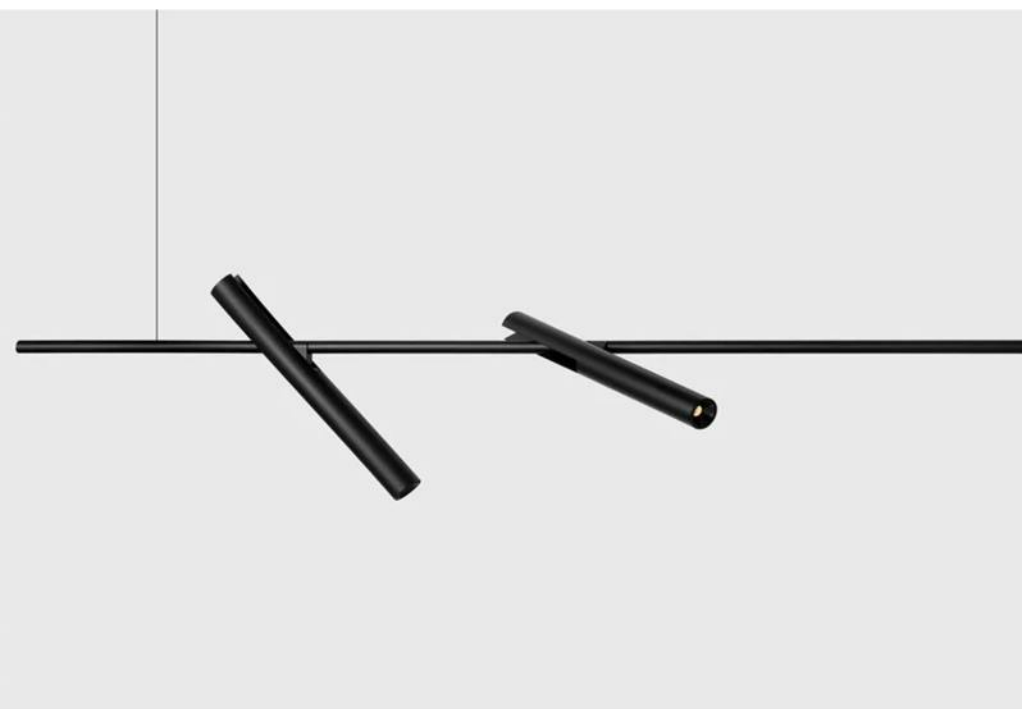

Luxera
Lighting

-Efficiency:85Lm/W

-Body of aluminum

Order No.	Power(W)	Voltage(V)	CRI	Beam Angle(°)	SIZE(MM)
KDR-98001-SM-A	4*3	100-240	90	15/25/40	$\Phi 28^*H260^*L1200$
KDR-98001-SM-A	8*3	100-240	90	15/25/40	$\Phi 28^*H260^*L2400$

-Efficiency:85Lm/W

-Body of aluminum

Order No.	Power(W)	Voltage(V)	CRI	Beam Angle(°)	SIZE(MM)
KDR-98001-SM-B	3	100-240	90	15/25	Φ28*H399/H666

-Efficiency:85Lm/W

-Body of aluminum

Order No.	Power(W)	Voltage(V)	CRI	Beam Angle(°)	SIZE(MM)
KDR-98001	3	100-240	90	15/25	Φ28*H562

-Efficiency:85Lm/W

-Body of aluminum

Order No.	Power(W)	Voltage(V)	CRI	Beam Angle(°)	SIZE(MM)
KDR-98001-F	3	100-240	90	15/25	Φ28*H1248/H1648

Luxera Lighting

www.luxeralighting.ro

 **+40 728 401 242**

Șoseaua București
Urziceni 25, Afumați 077010,
Romania