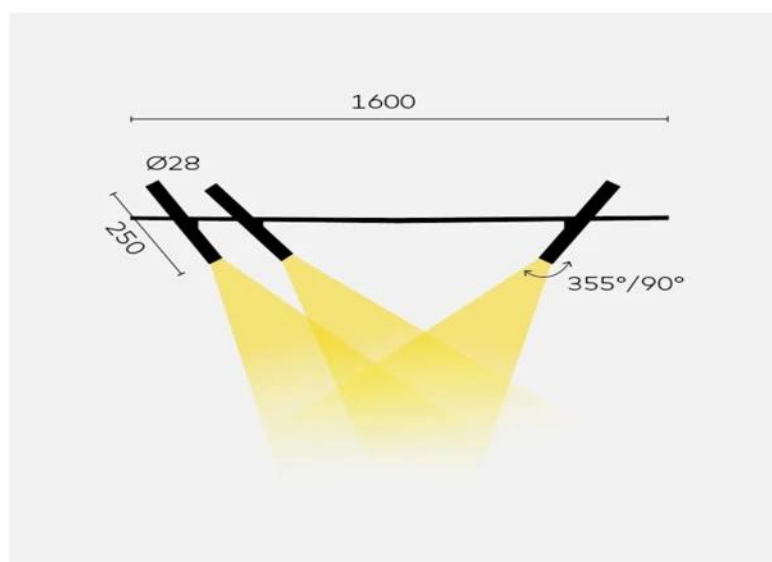

Luxera
Lighting

-Efficiency:85Lm/W

-Body of aluminum

Order No.	Power(W)	Voltage(V)	CRI	Beam Angle(°)	SIZE(MM)
KDR-98001-SM-A	4*3	100-240	90	15/25/40	$\Phi 28^*H260^*L1200$
KDR-98001-SM-A	8*3	100-240	90	15/25/40	$\Phi 28^*H260^*L2400$

-Efficiency:85Lm/W

-Body of aluminum

Order No.	Power(W)	Voltage(V)	CRI	Beam Angle(°)	SIZE(MM)
KDR-98001-SM-B	3	100-240	90	15/25	Φ28*H399/H666

-Efficiency:85Lm/W

-Body of aluminum

Order No.	Power(W)	Voltage(V)	CRI	Beam Angle(°)	SIZE(MM)
KDR-98001	3	100-240	90	15/25	Φ28*H562

-Efficiency:85Lm/W

-Body of aluminum

Order No.	Power(W)	Voltage(V)	CRI	Beam Angle(°)	SIZE(MM)
KDR-98001-F	3	100-240	90	15/25	Φ28*H1248/H1648

Luxera Lighting

www.luxeralighting.ro

 **+40 728 401 242**

Șoseaua București
Urziceni 25, Afumați 077010,
Romania