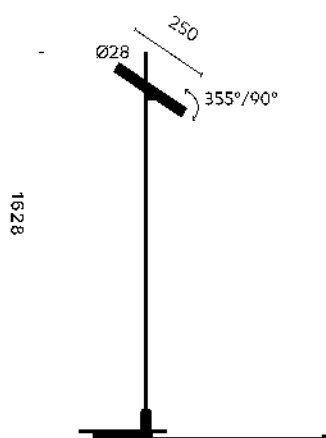

Luxera
Lighting

-Efficiency:85Lm/W

-Body of aluminum

Order No.	Power(W)	Voltage(V)	CRI	Beam Angle(°)	SIZE(MM)
KDR-98001-SM-A	4*3	100-240	90	15/25/40	$\Phi 28^*H260^*L1200$
KDR-98001-SM-A	8*3	100-240	90	15/25/40	$\Phi 28^*H260^*L2400$

-Efficiency:85Lm/W

-Body of aluminum

Order No.	Power(W)	Voltage(V)	CRI	Beam Angle(°)	SIZE(MM)
KDR-98001-SM-B	3	100-240	90	15/25	Φ28*H399/H666

-Efficiency:85Lm/W

-Body of aluminum

Order No.	Power(W)	Voltage(V)	CRI	Beam Angle(°)	SIZE(MM)
KDR-98001	3	100-240	90	15/25	Φ28*H562

-Efficiency:85Lm/W

-Body of aluminum

Order No.	Power(W)	Voltage(V)	CRI	Beam Angle(°)	SIZE(MM)
KDR-98001-F	3	100-240	90	15/25	Φ28*H1248/H1648

Luxera Lighting

www.luxeralighting.ro

 **+40 728 401 242**

Șoseaua București
Urziceni 25, Afumați 077010,
Romania